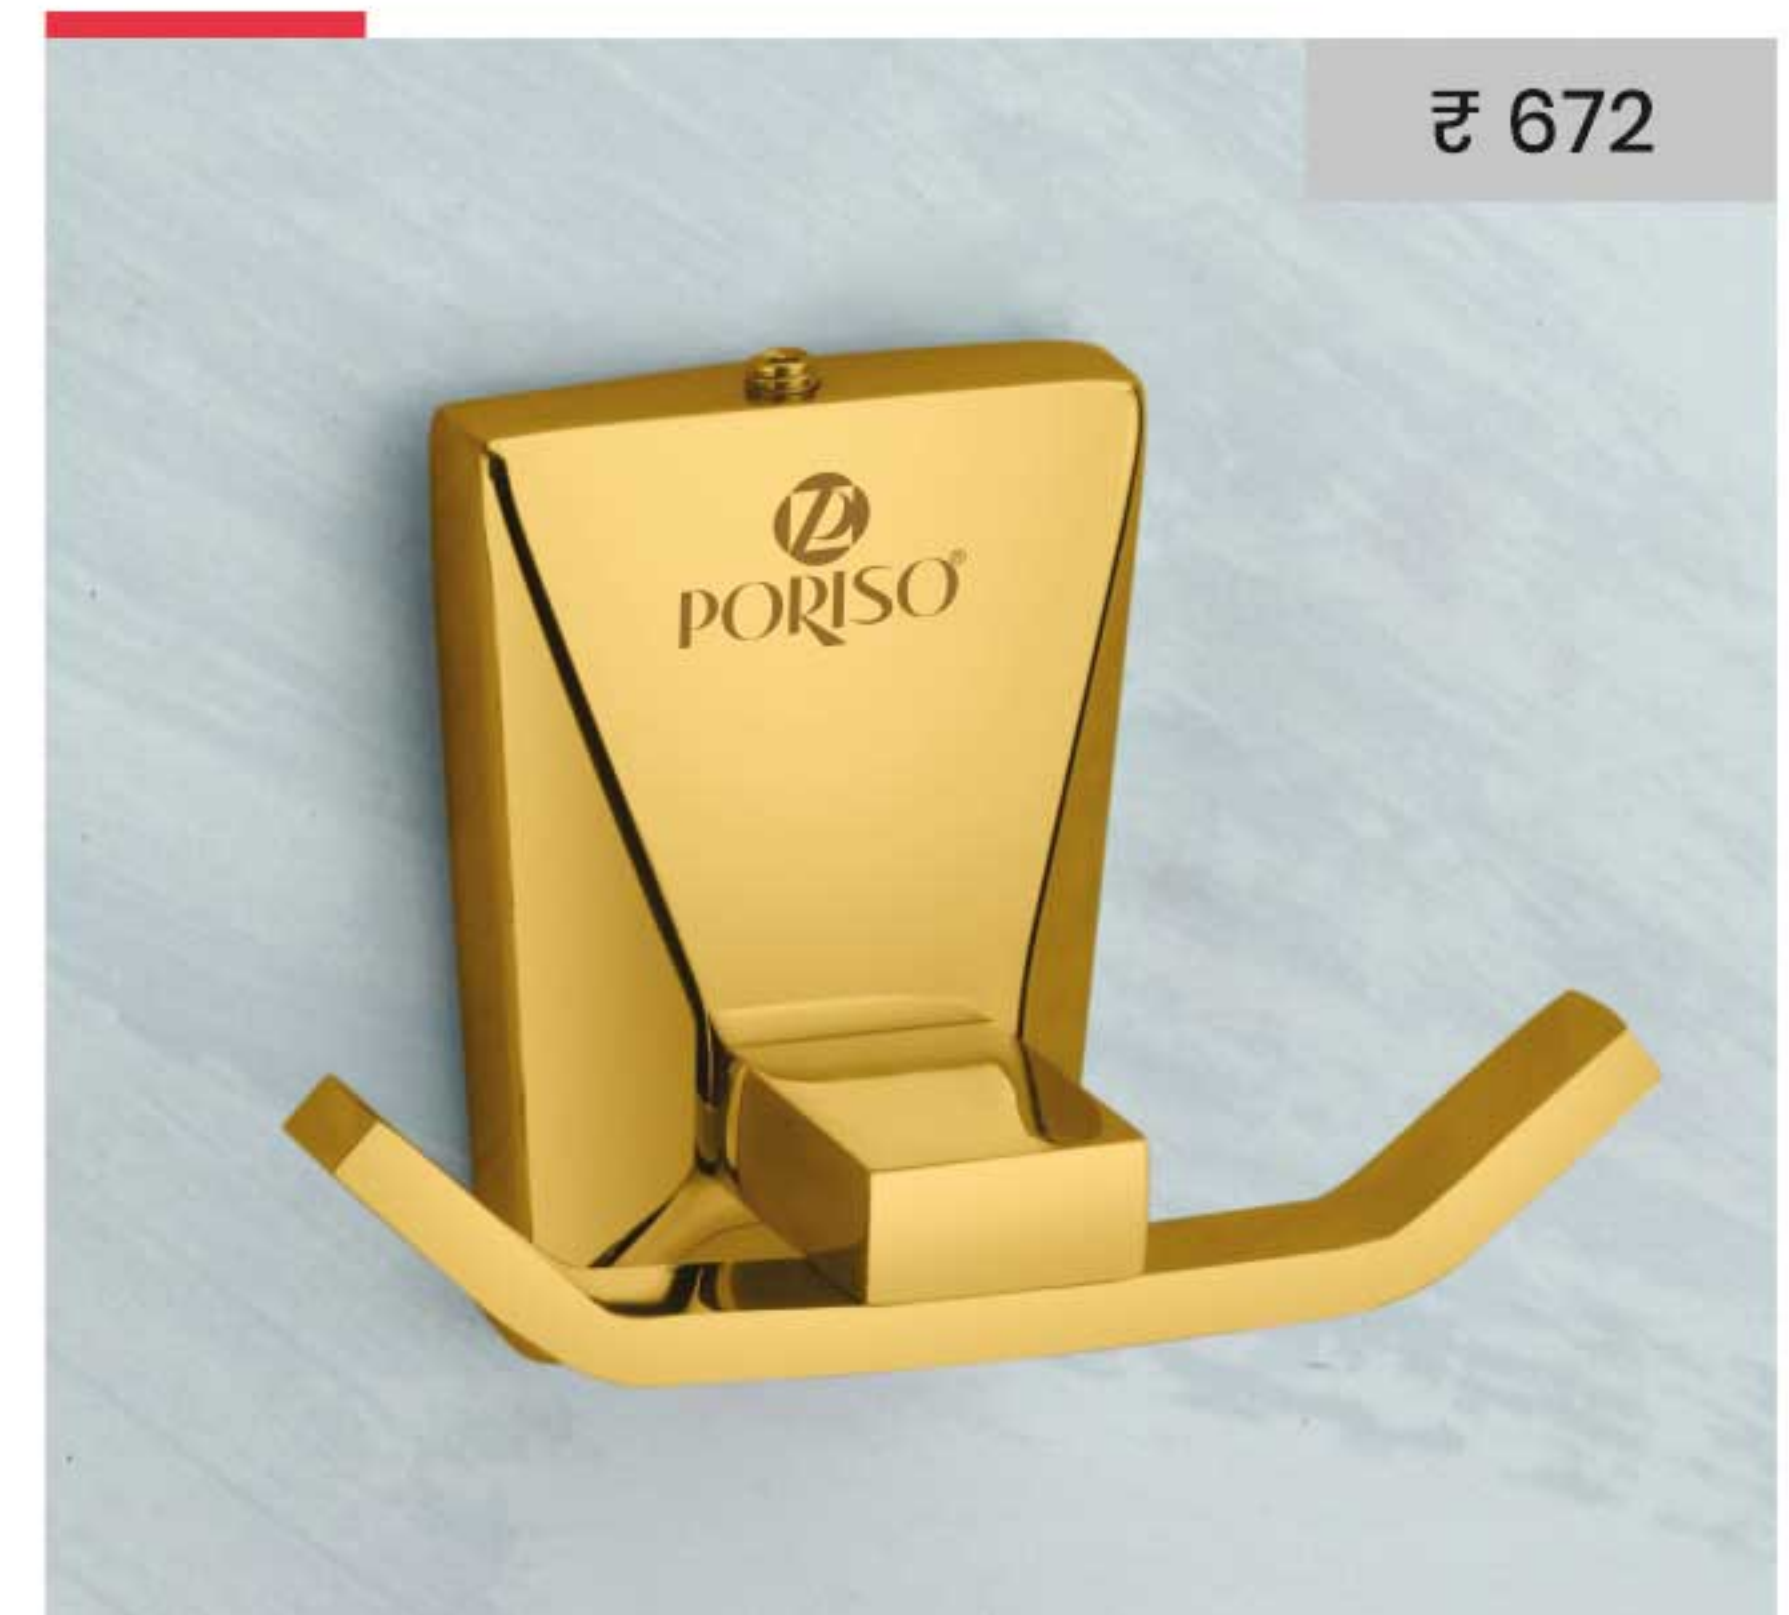

w w w . p o r i s o . i n

LEG 010 • Double Soap Dish

LEG 011 • Soap Dish with T. Holder

LEG 017 • Glass Soap Dish ₹ 1416

LEG 018 • Glass Double Soap Dish ₹ 2583

LEG 012 • S. Dish with Liq. S. Dispenser

LEG 014 • T. Holder with Liq. S. Dispenser

LEG 013 • Paper Holder

LEG 001 • Towel Rack 24"

LEG 008 • Robe Hook

LEG 007 • Napkin Ring

LEG 003 • Towel Rod 24"

LEB 005 • Soap Dish

LEB 006 • Tumbler Holder

LEB 009 • Liquid Soap Dispenser