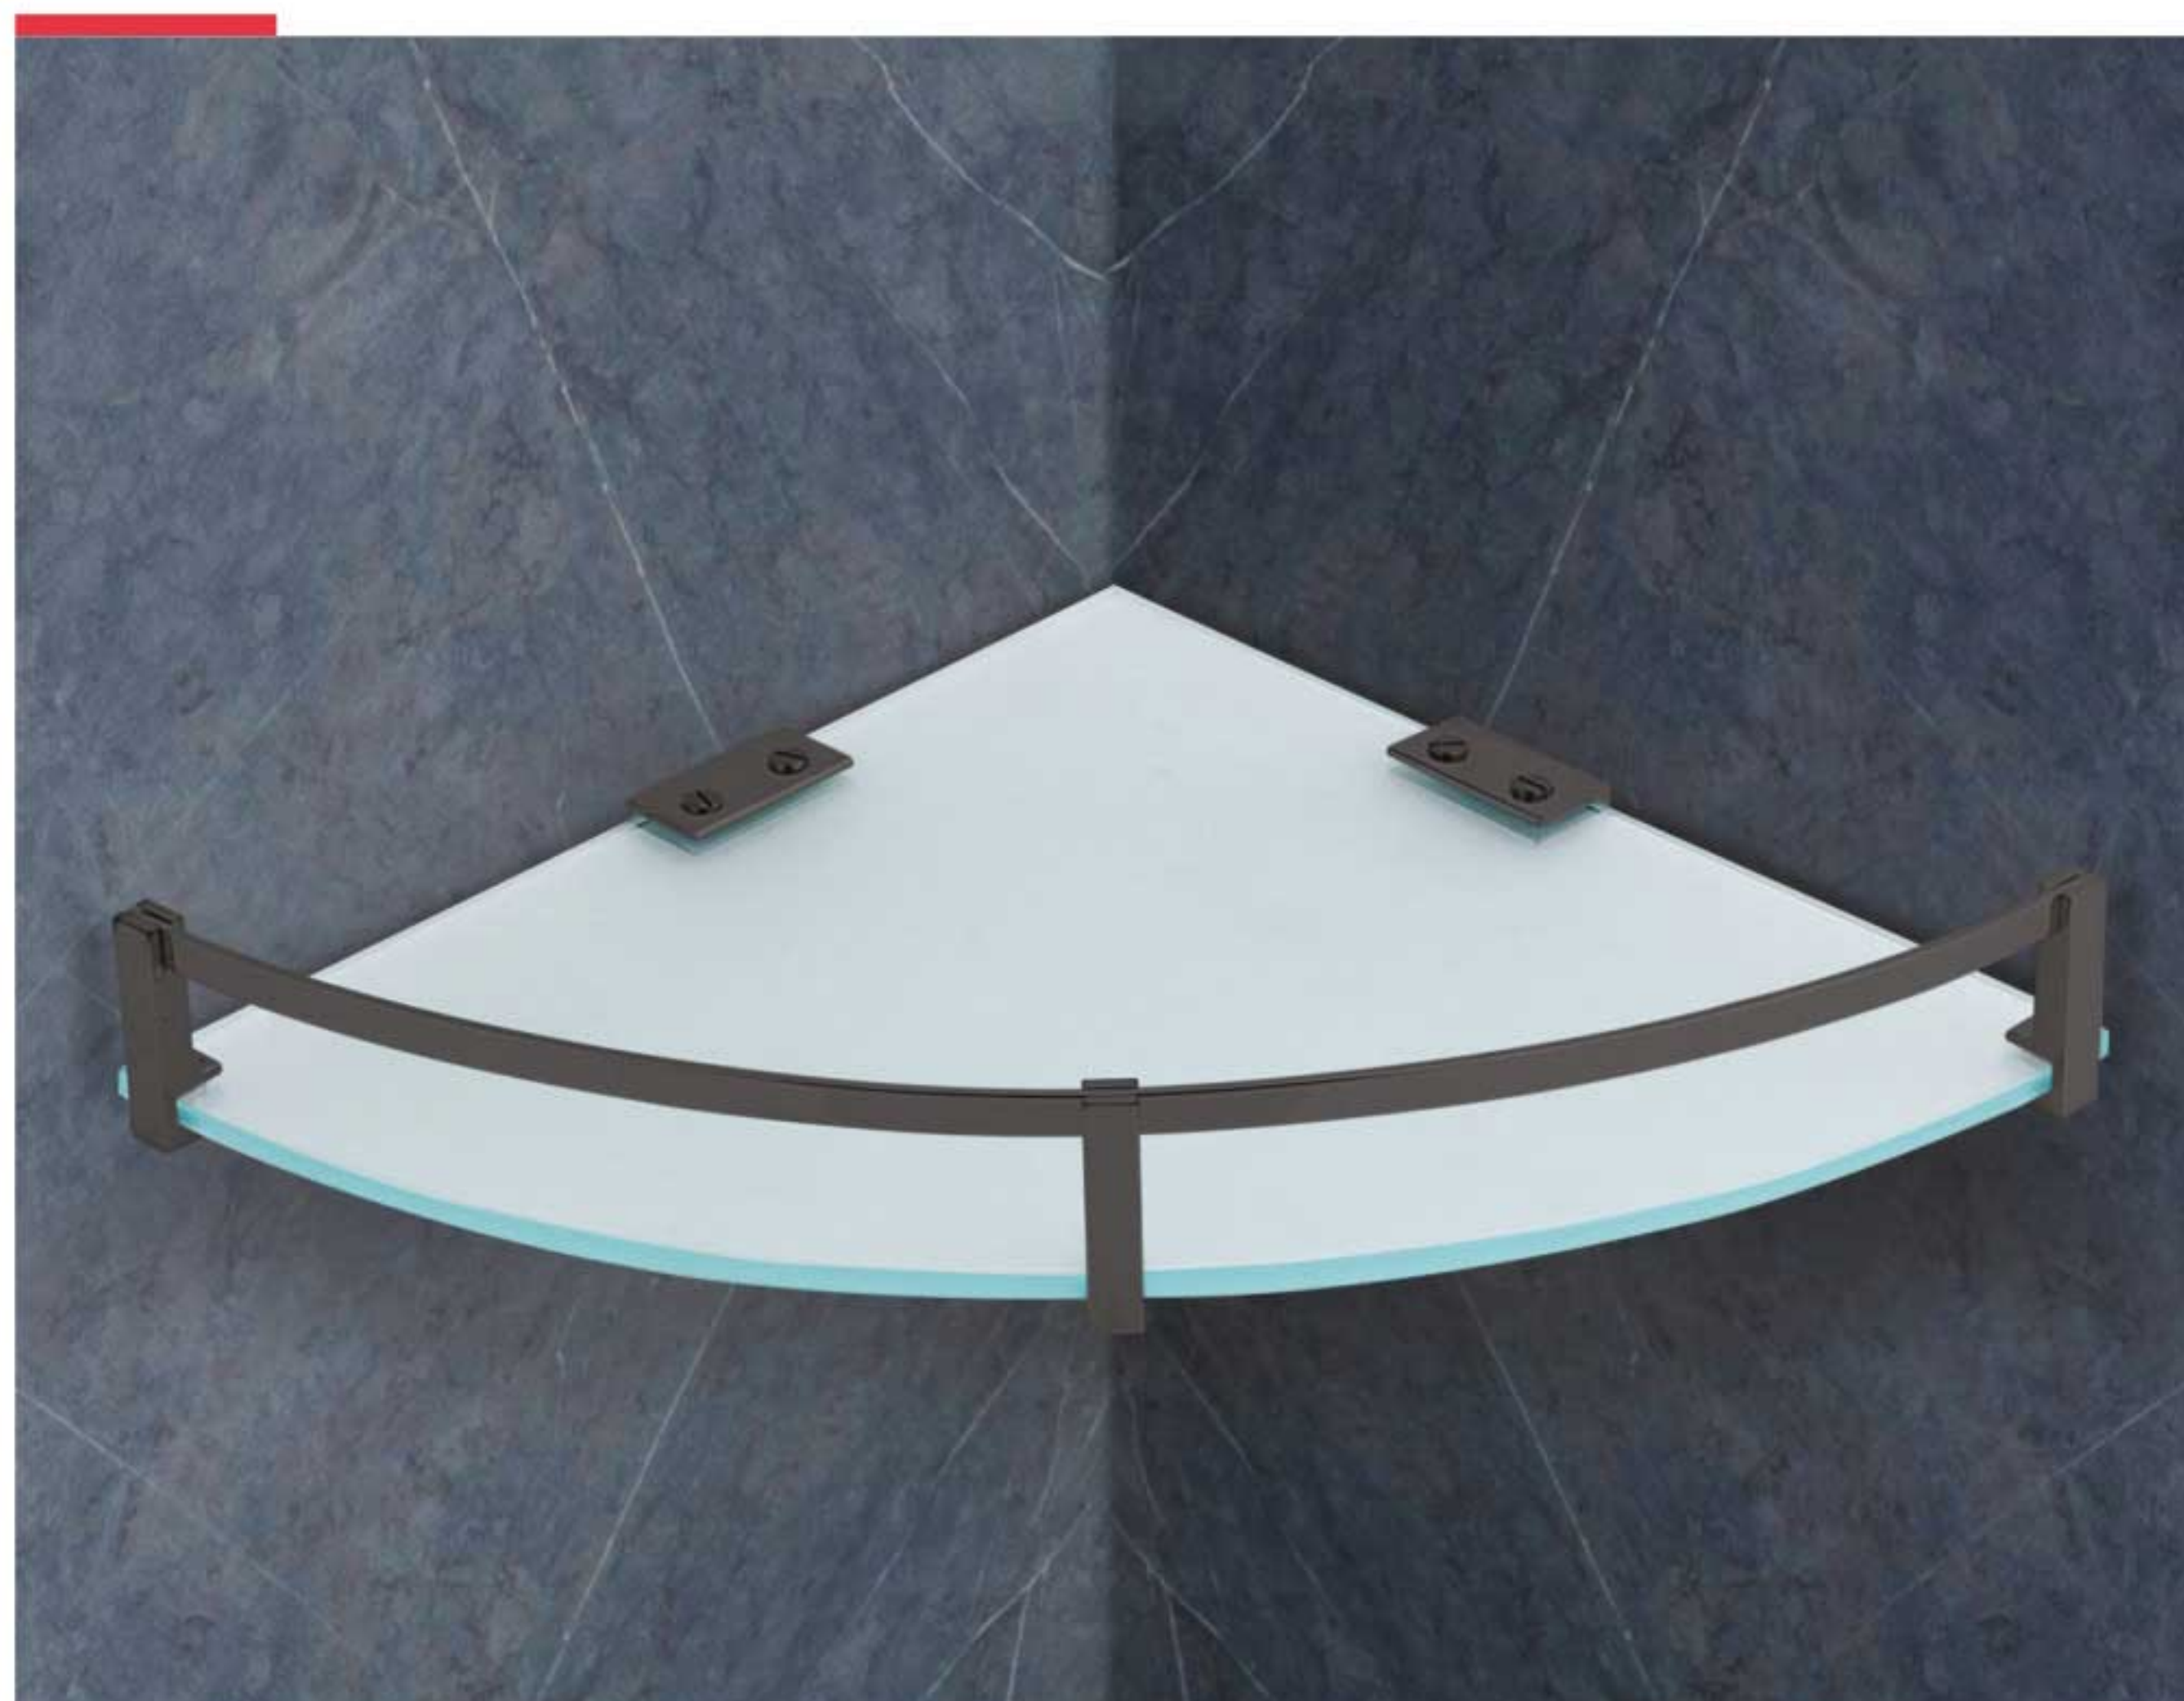

PC 1005 • Glass Corner PVD (6mm)
PC 1006 • Glass Corner PVD (6mm)

10" x 10" ₹ 2400
12" x 12" ₹ 2665