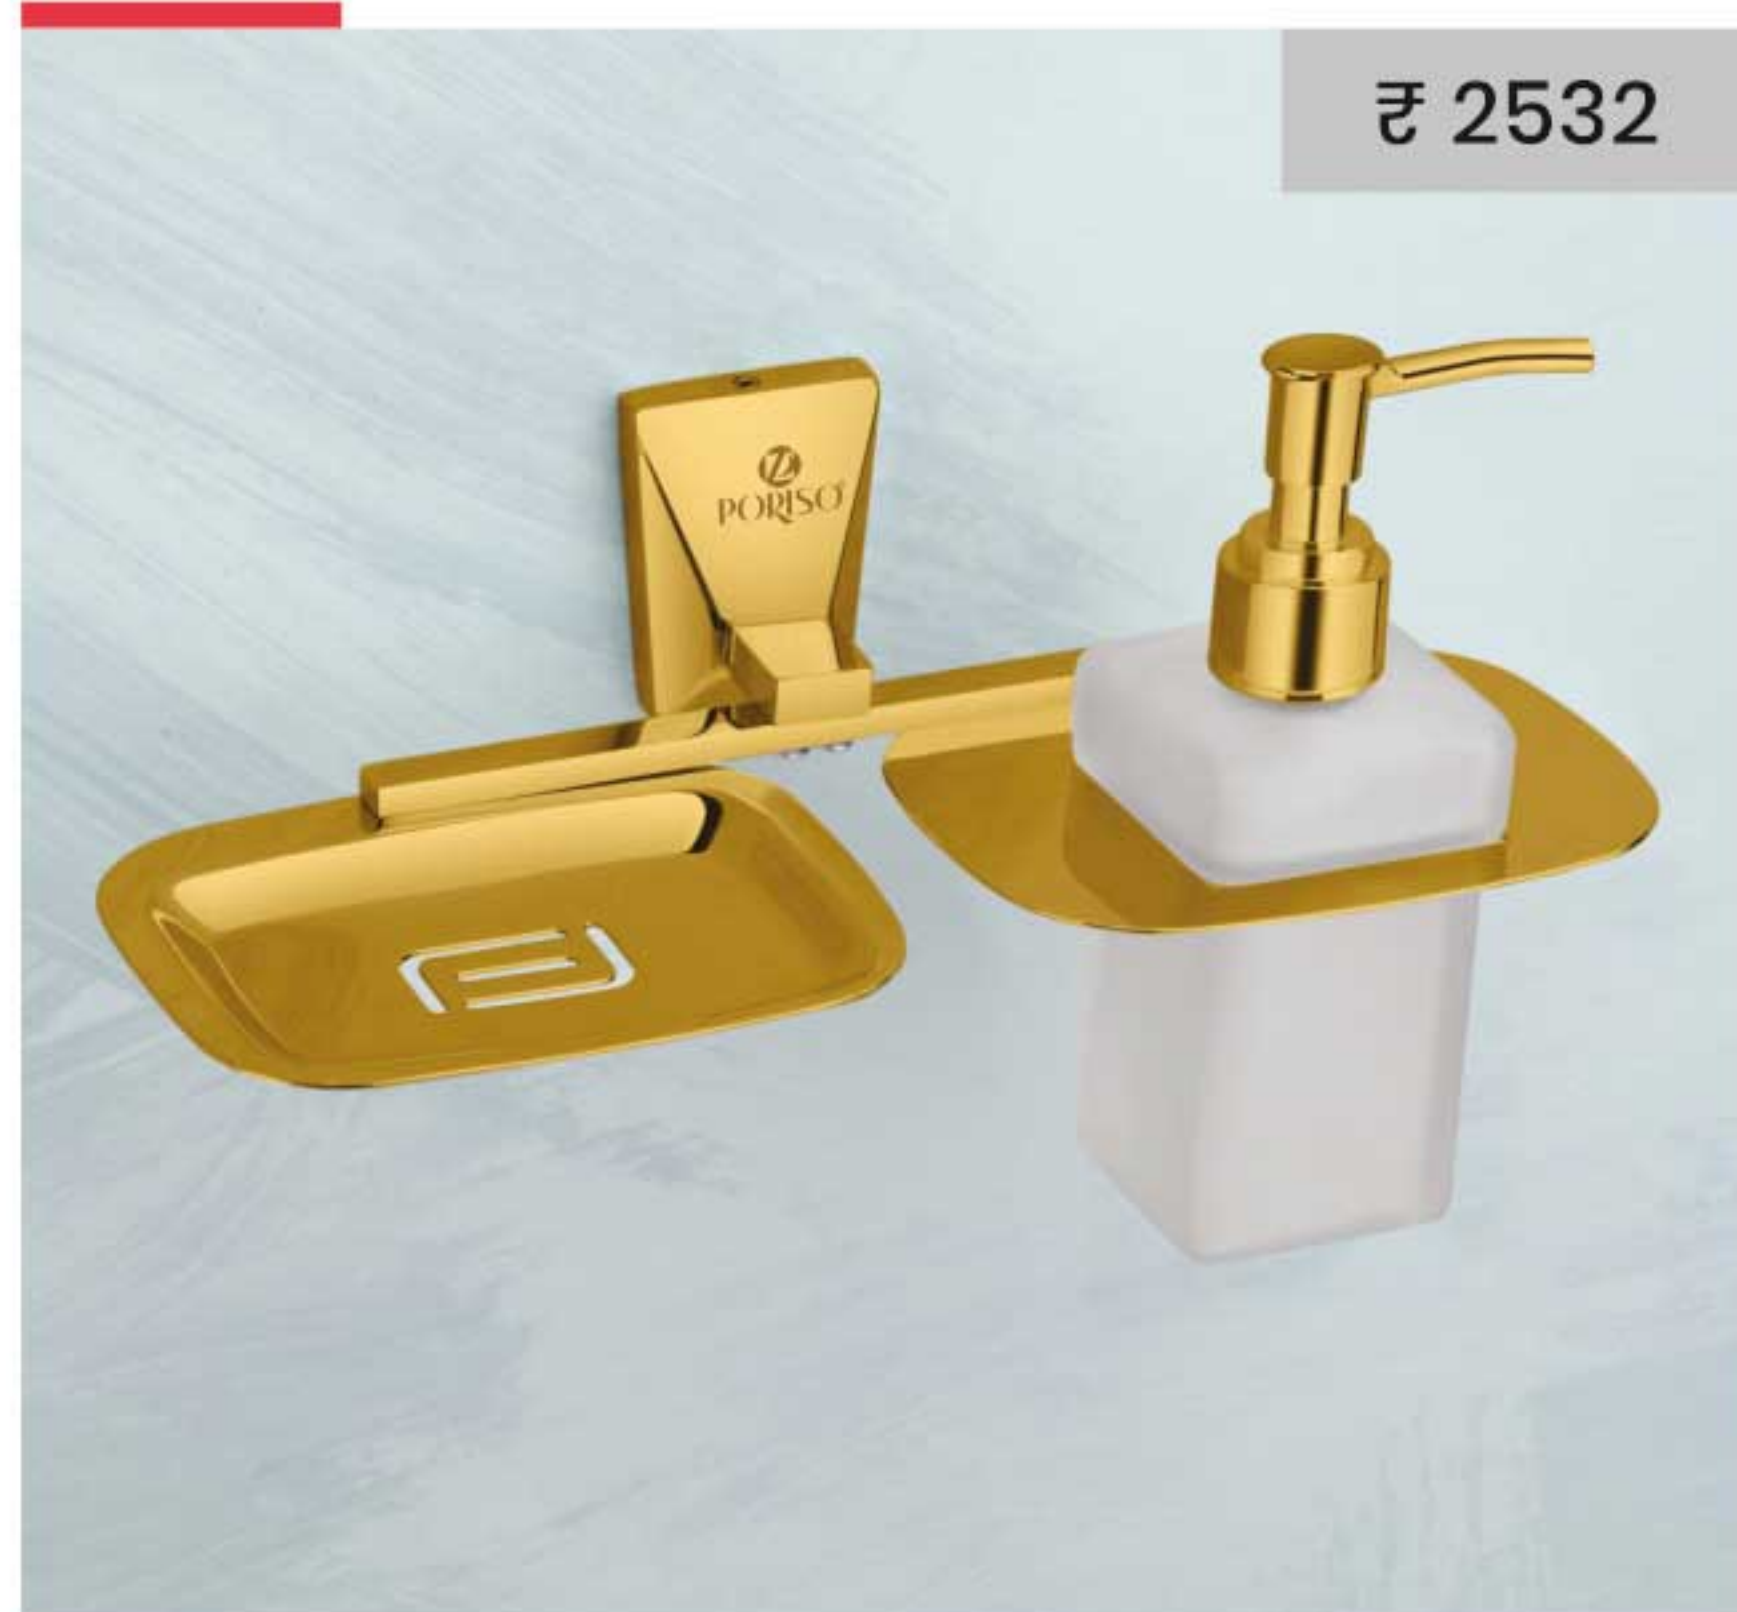

w w w . p o r i s o . i n

LEG 010 • Double Soap Dish

LEG 011 • Soap Dish with T. Holder

LEG 017 • Glass Soap Dish ₹ 1416

LEG 018 • Glass Double Soap Dish ₹ 2583

LEG 012 • S. Dish with Liq. S. Dispenser

LEG 014 • T. Holder with Liq. S. Dispenser

LEG 013 • Paper Holder

LEG 001 • Towel Rack 24"

LEG 008 • Robe Hook

LEG 007 • Napkin Ring

LEG 003 • Towel Rod 24"

LEB 005 • Soap Dish

LEB 006 • Tumbler Holder

LEB 009 • Liquid Soap Dispenser

LEB 010 • Double Soap Dish

LEB 011 • Soap Dish with T. Holder

LEB 017 • Glass Soap Dish ₹ 1765

LEB 018 • Glass Double Soap Dish ₹ 3358

LEB 012 • S. Dish with Liq. S. Dispenser

LEB 014 • T. Holder with Liq. S. Dispenser