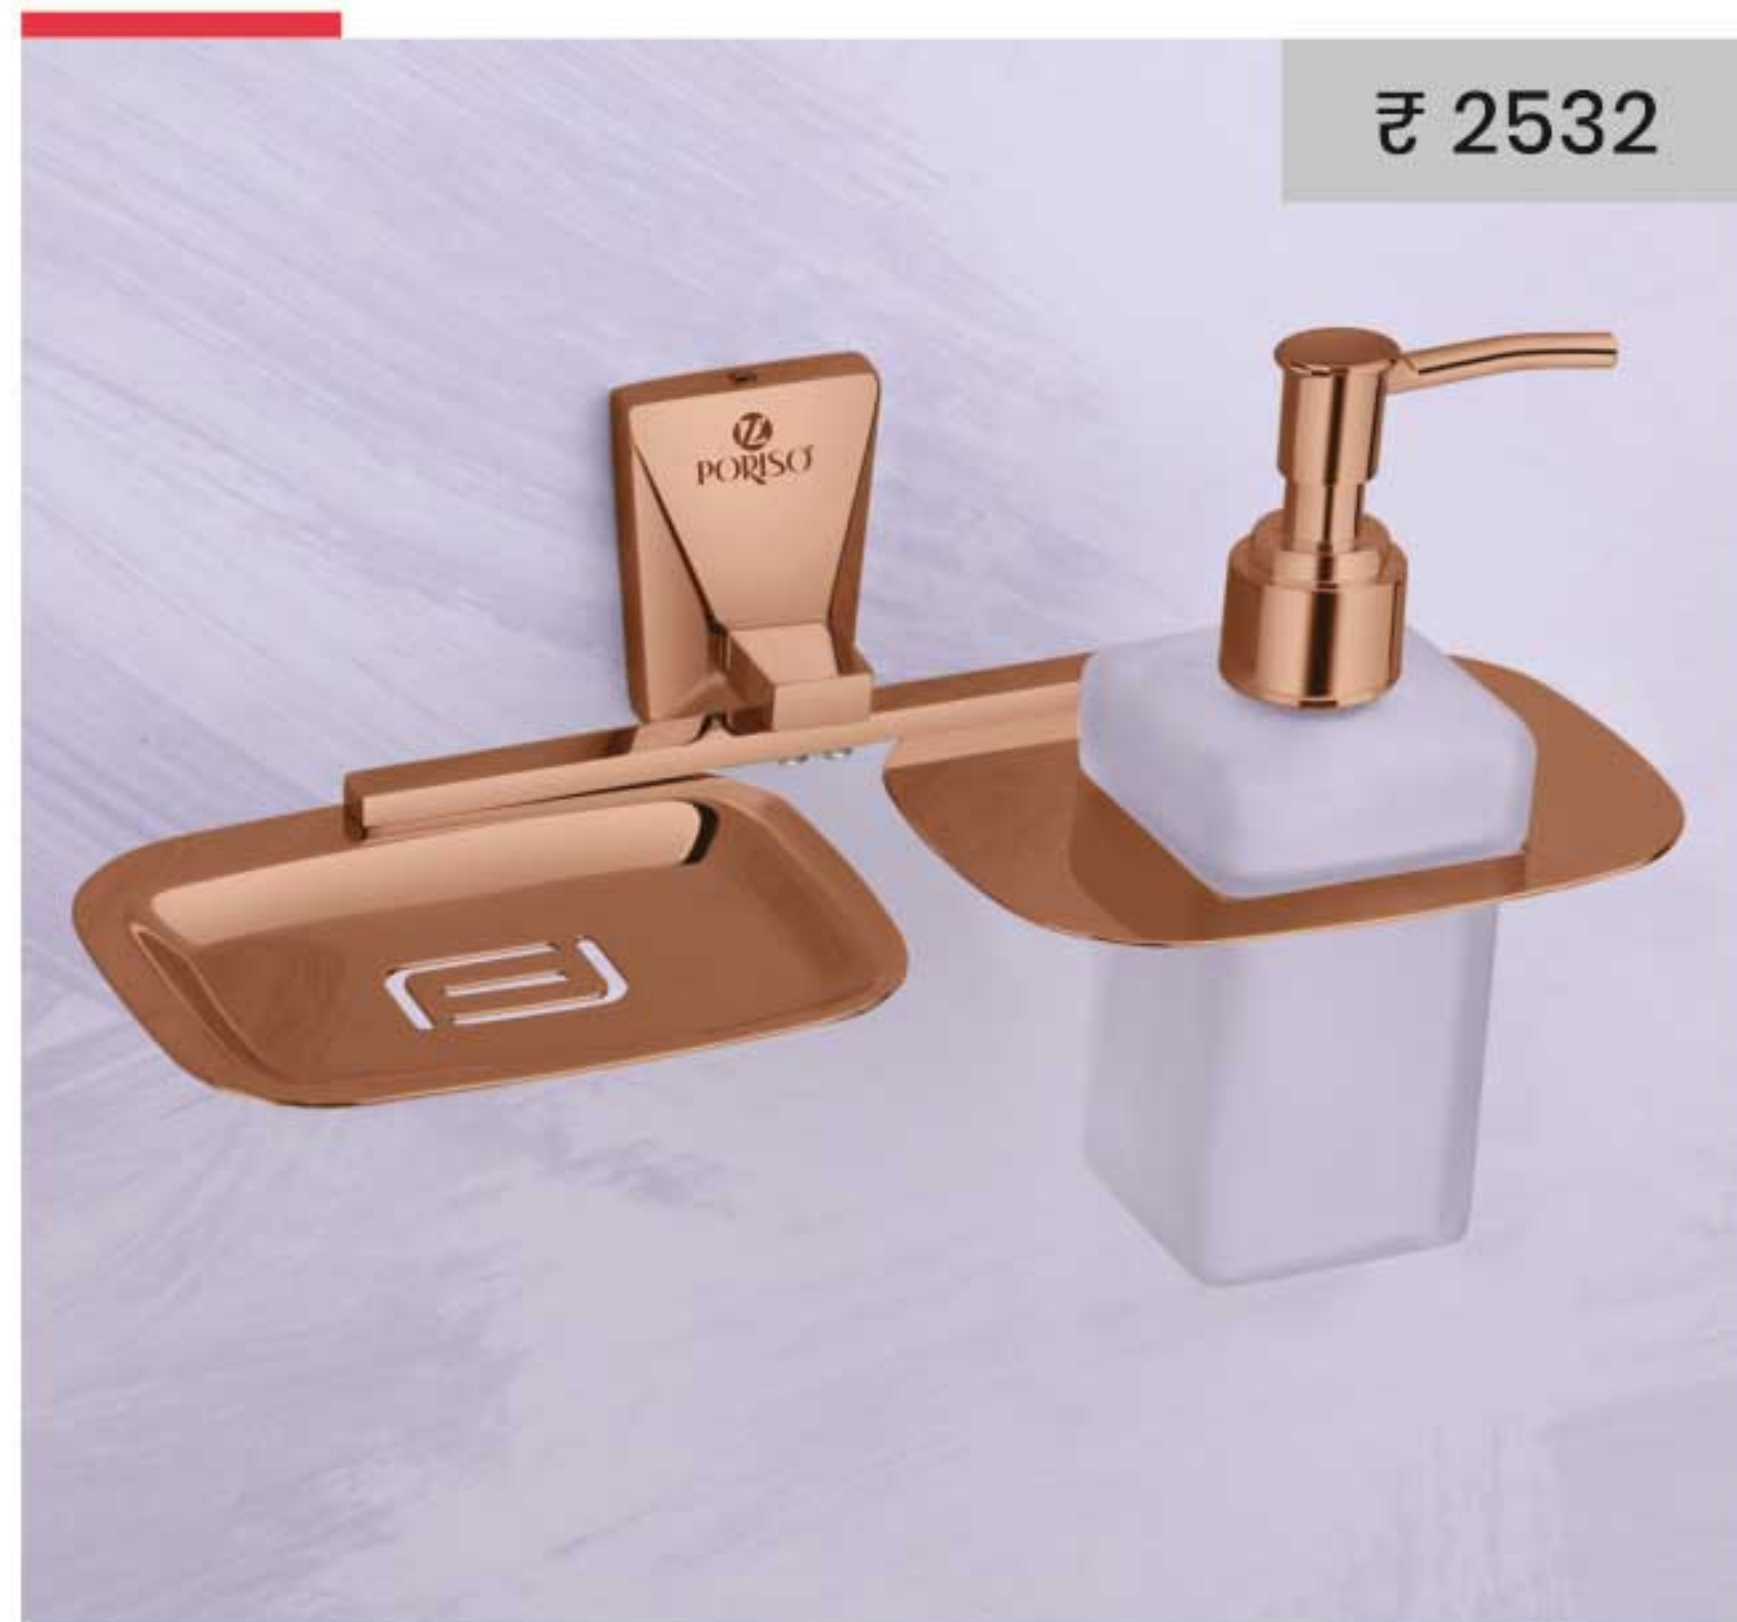

IN 007 • Napkin Ring

IN 004 • Towel Rod 18"

₹ 1633

IN 003 • Towel Rod 24"

₹ 1680

LER 005 • Soap Dish

LER 006 • Tumbler Holder

LER 009 • Liquid Soap Dispenser

LER 010 • Double Soap Dish

LER 011 • Soap Dish with T. Holder

LER 017 • Glass Soap Dish ₹ 1416

LER 018 • Glass Double Soap Dish ₹ 2583

LER 012 • S. Dish with Liq. S. Dispenser

LER 014 • T. Holder with Liq. S. Dispenser