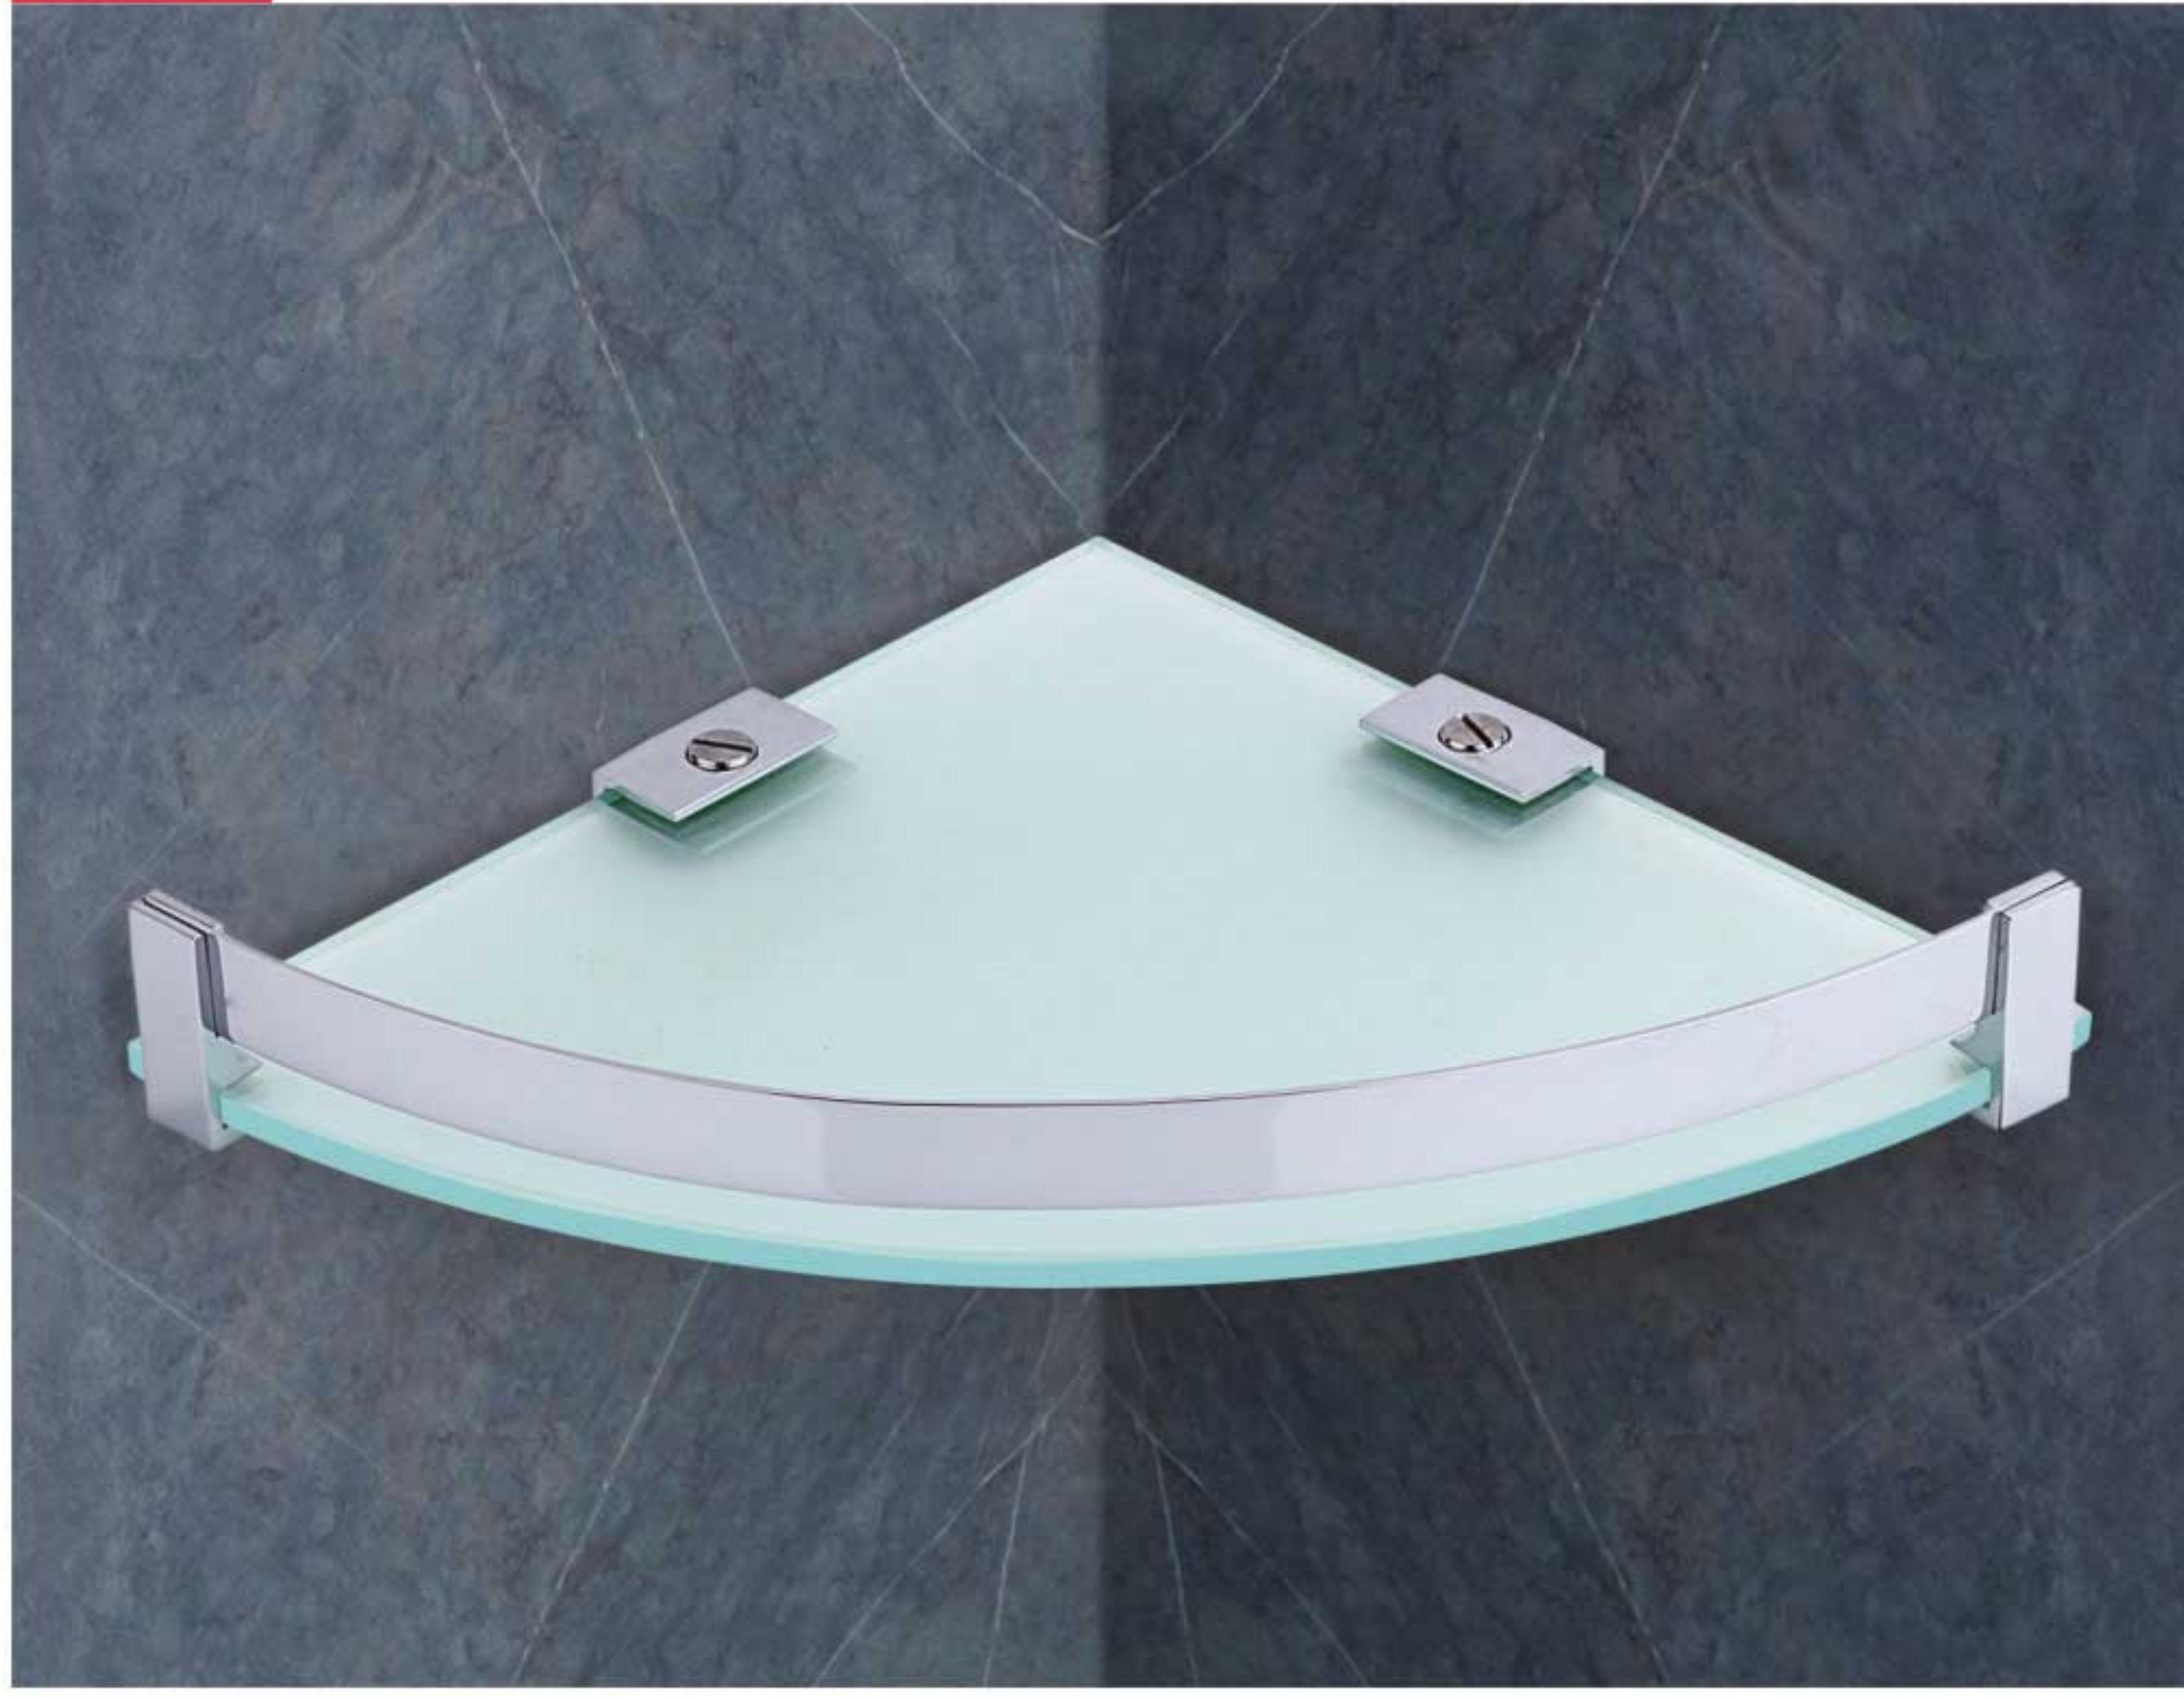

Shelf & Corner

Ch r o m e P l a t e d & P V D

PC 1007

• Glass Corner (8mm)

10" x 10" ₹ 2365