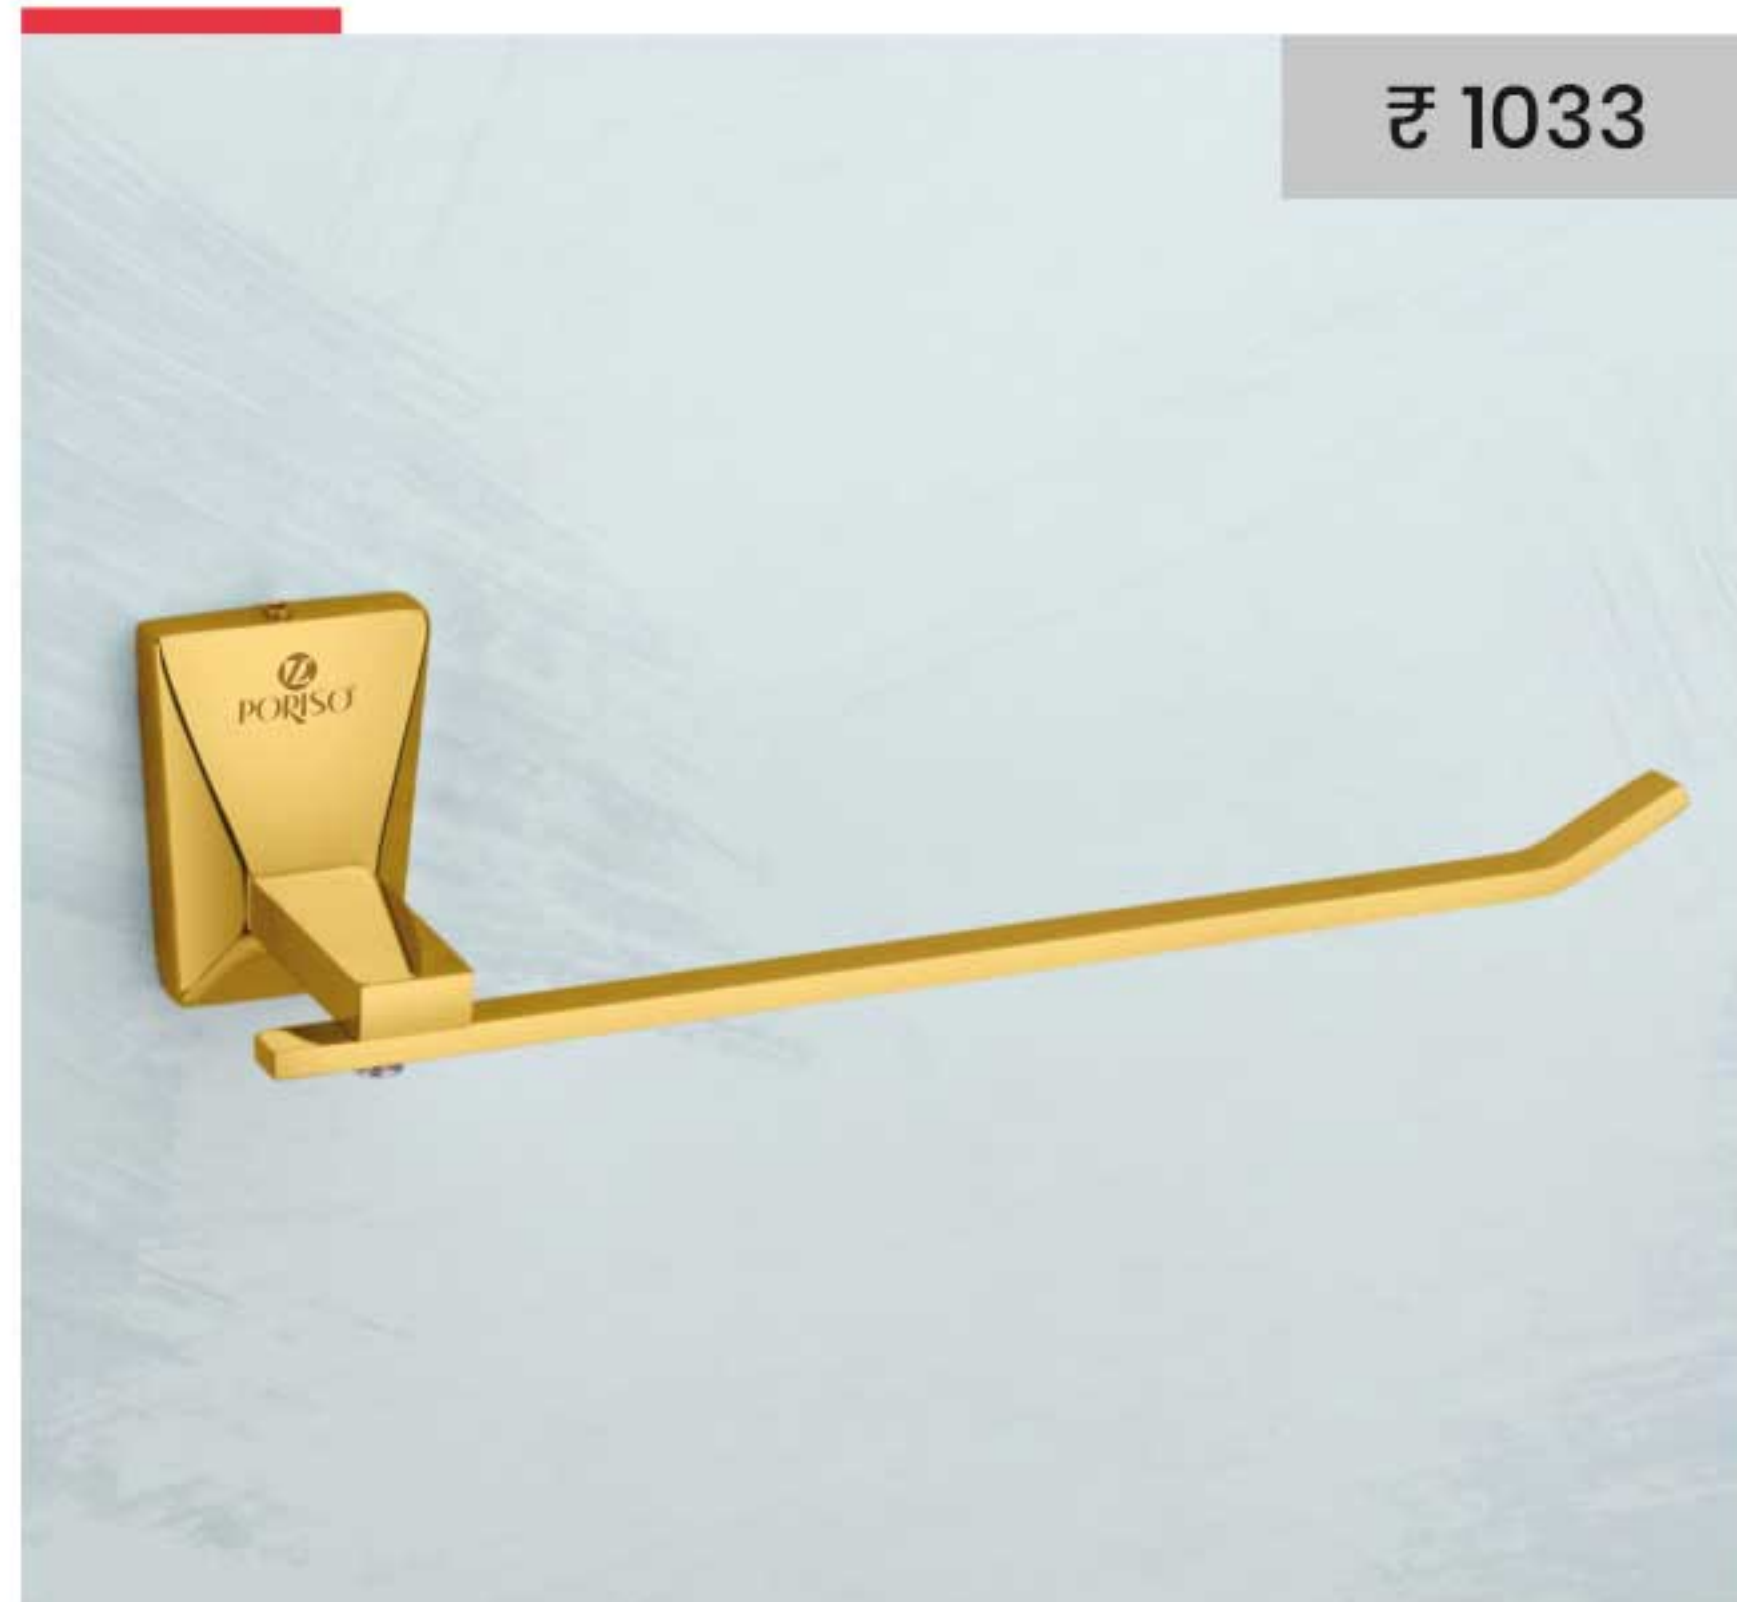

w w w . p o r i s o . i n

LEG 010 • Double Soap Dish

LEG 011 • Soap Dish with T. Holder

LEG 017 • Glass Soap Dish ₹ 1416

LEG 018 • Glass Double Soap Dish ₹ 2583

LEG 012 • S. Dish with Liq. S. Dispenser

LEG 014 • T. Holder with Liq. S. Dispenser

LEG 013 • Paper Holder

LEG 001 • Towel Rack 24"

LEG 008 • Robe Hook

LEG 007 • Napkin Ring

LEG 003 • Towel Rod 24"

LEB 005 • Soap Dish

LEB 006 • Tumbler Holder

LEB 009 • Liquid Soap Dispenser

LEB 010 • Double Soap Dish

LEB 011 • Soap Dish with T. Holder

LEB 017 • Glass Soap Dish ₹ 1765

LEB 018 • Glass Double Soap Dish ₹ 3358

LEB 012 • S. Dish with Liq. S. Dispenser

LEB 014 • T. Holder with Liq. S. Dispenser