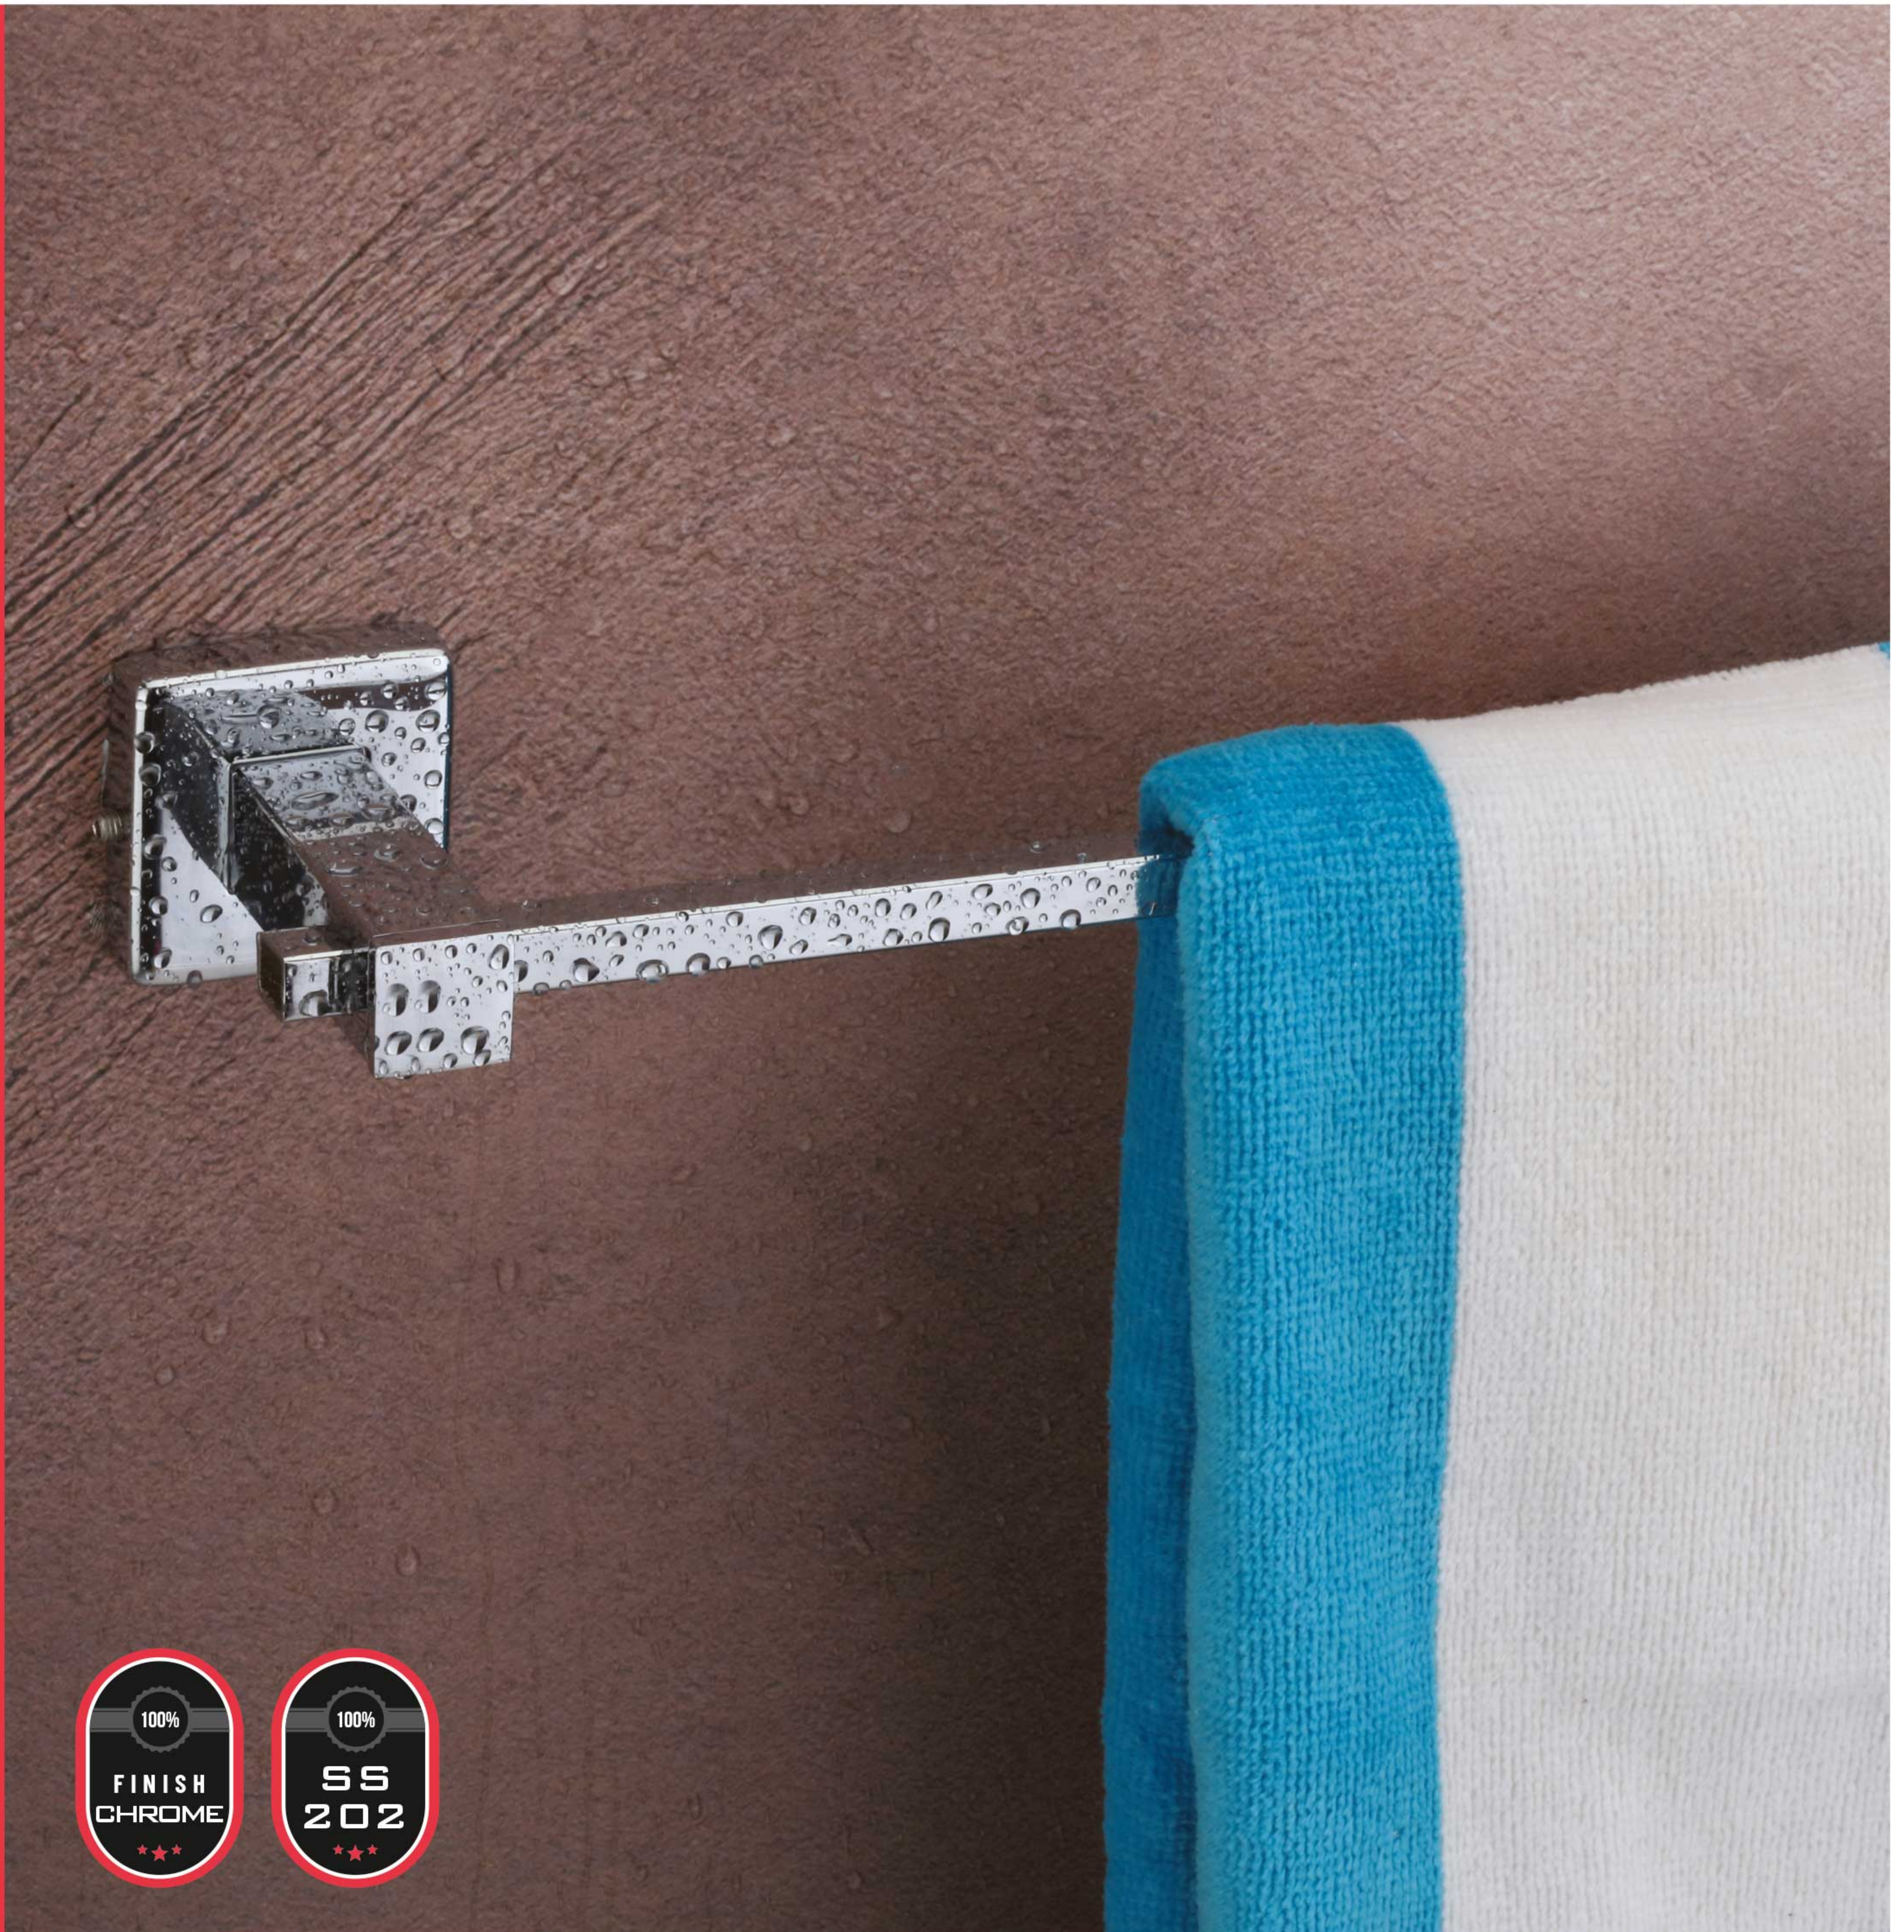

LC 009 • Liquid Soap Dispenser