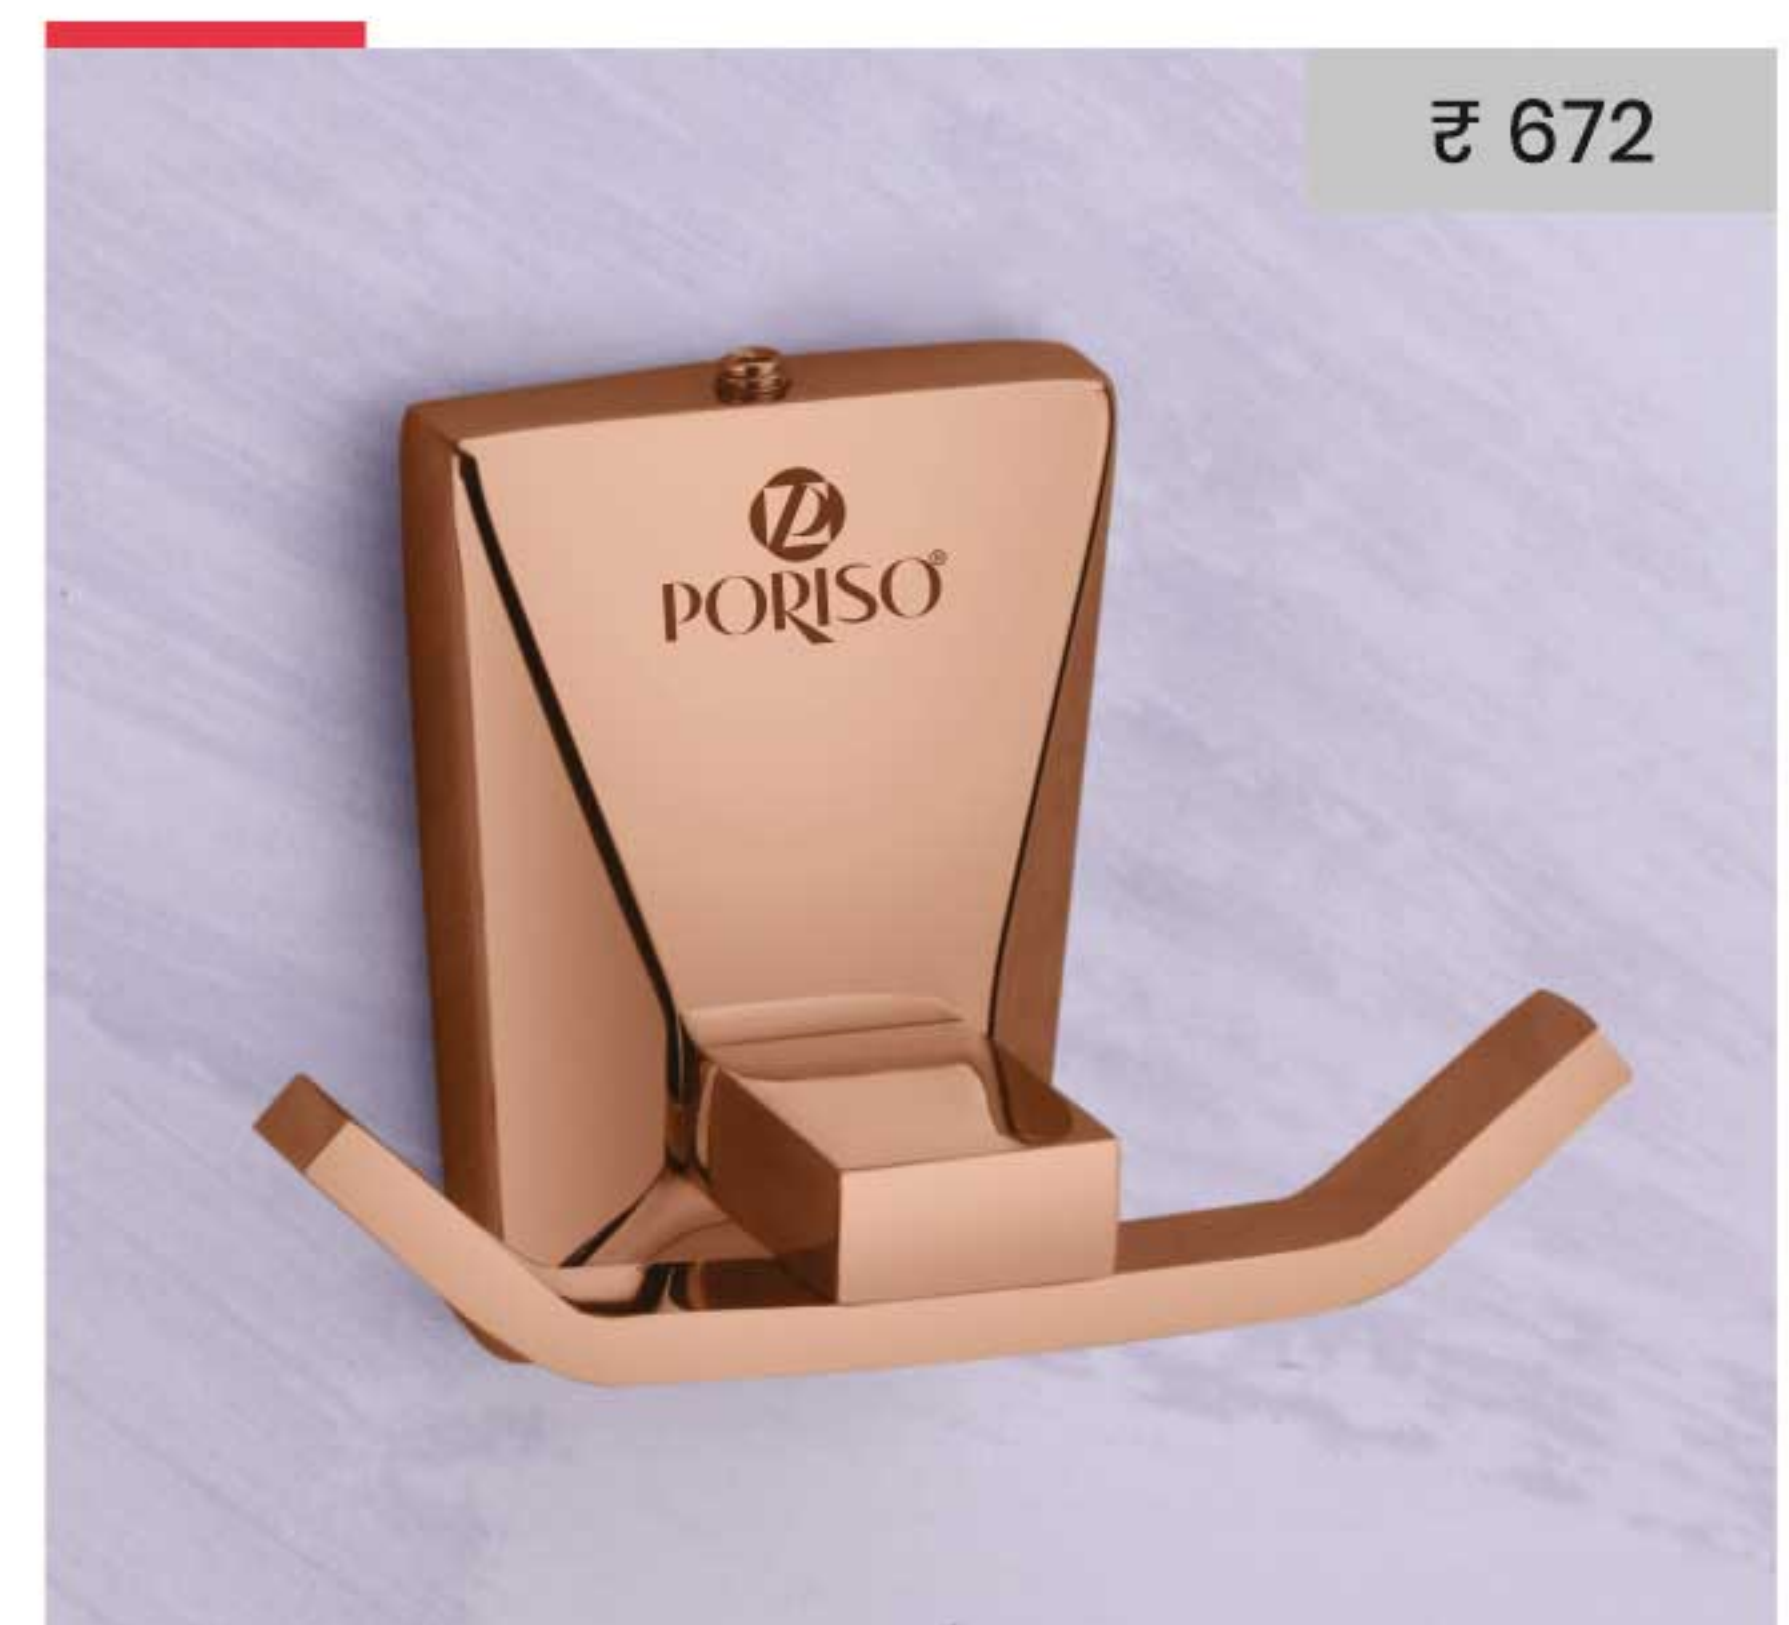

LER 010 • Double Soap Dish

LER 011 • Soap Dish with T. Holder

LER 017 • Glass Soap Dish ₹ 1416

LER 018 • Glass Double Soap Dish ₹ 2583

LER 012 • S. Dish with Liq. S. Dispenser

LER 014 • T. Holder with Liq. S. Dispenser

LER 013 • Paper Holder

LER 001 • Towel Rack 24"

LER 008 • Robe Hook

LER 007 • Napkin Ring

LER 003 • Towel Rod 24"

LEG 005 • Soap Dish

LEG 006 • Tumbler Holder

LEG 009 • Liquid Soap Dispenser