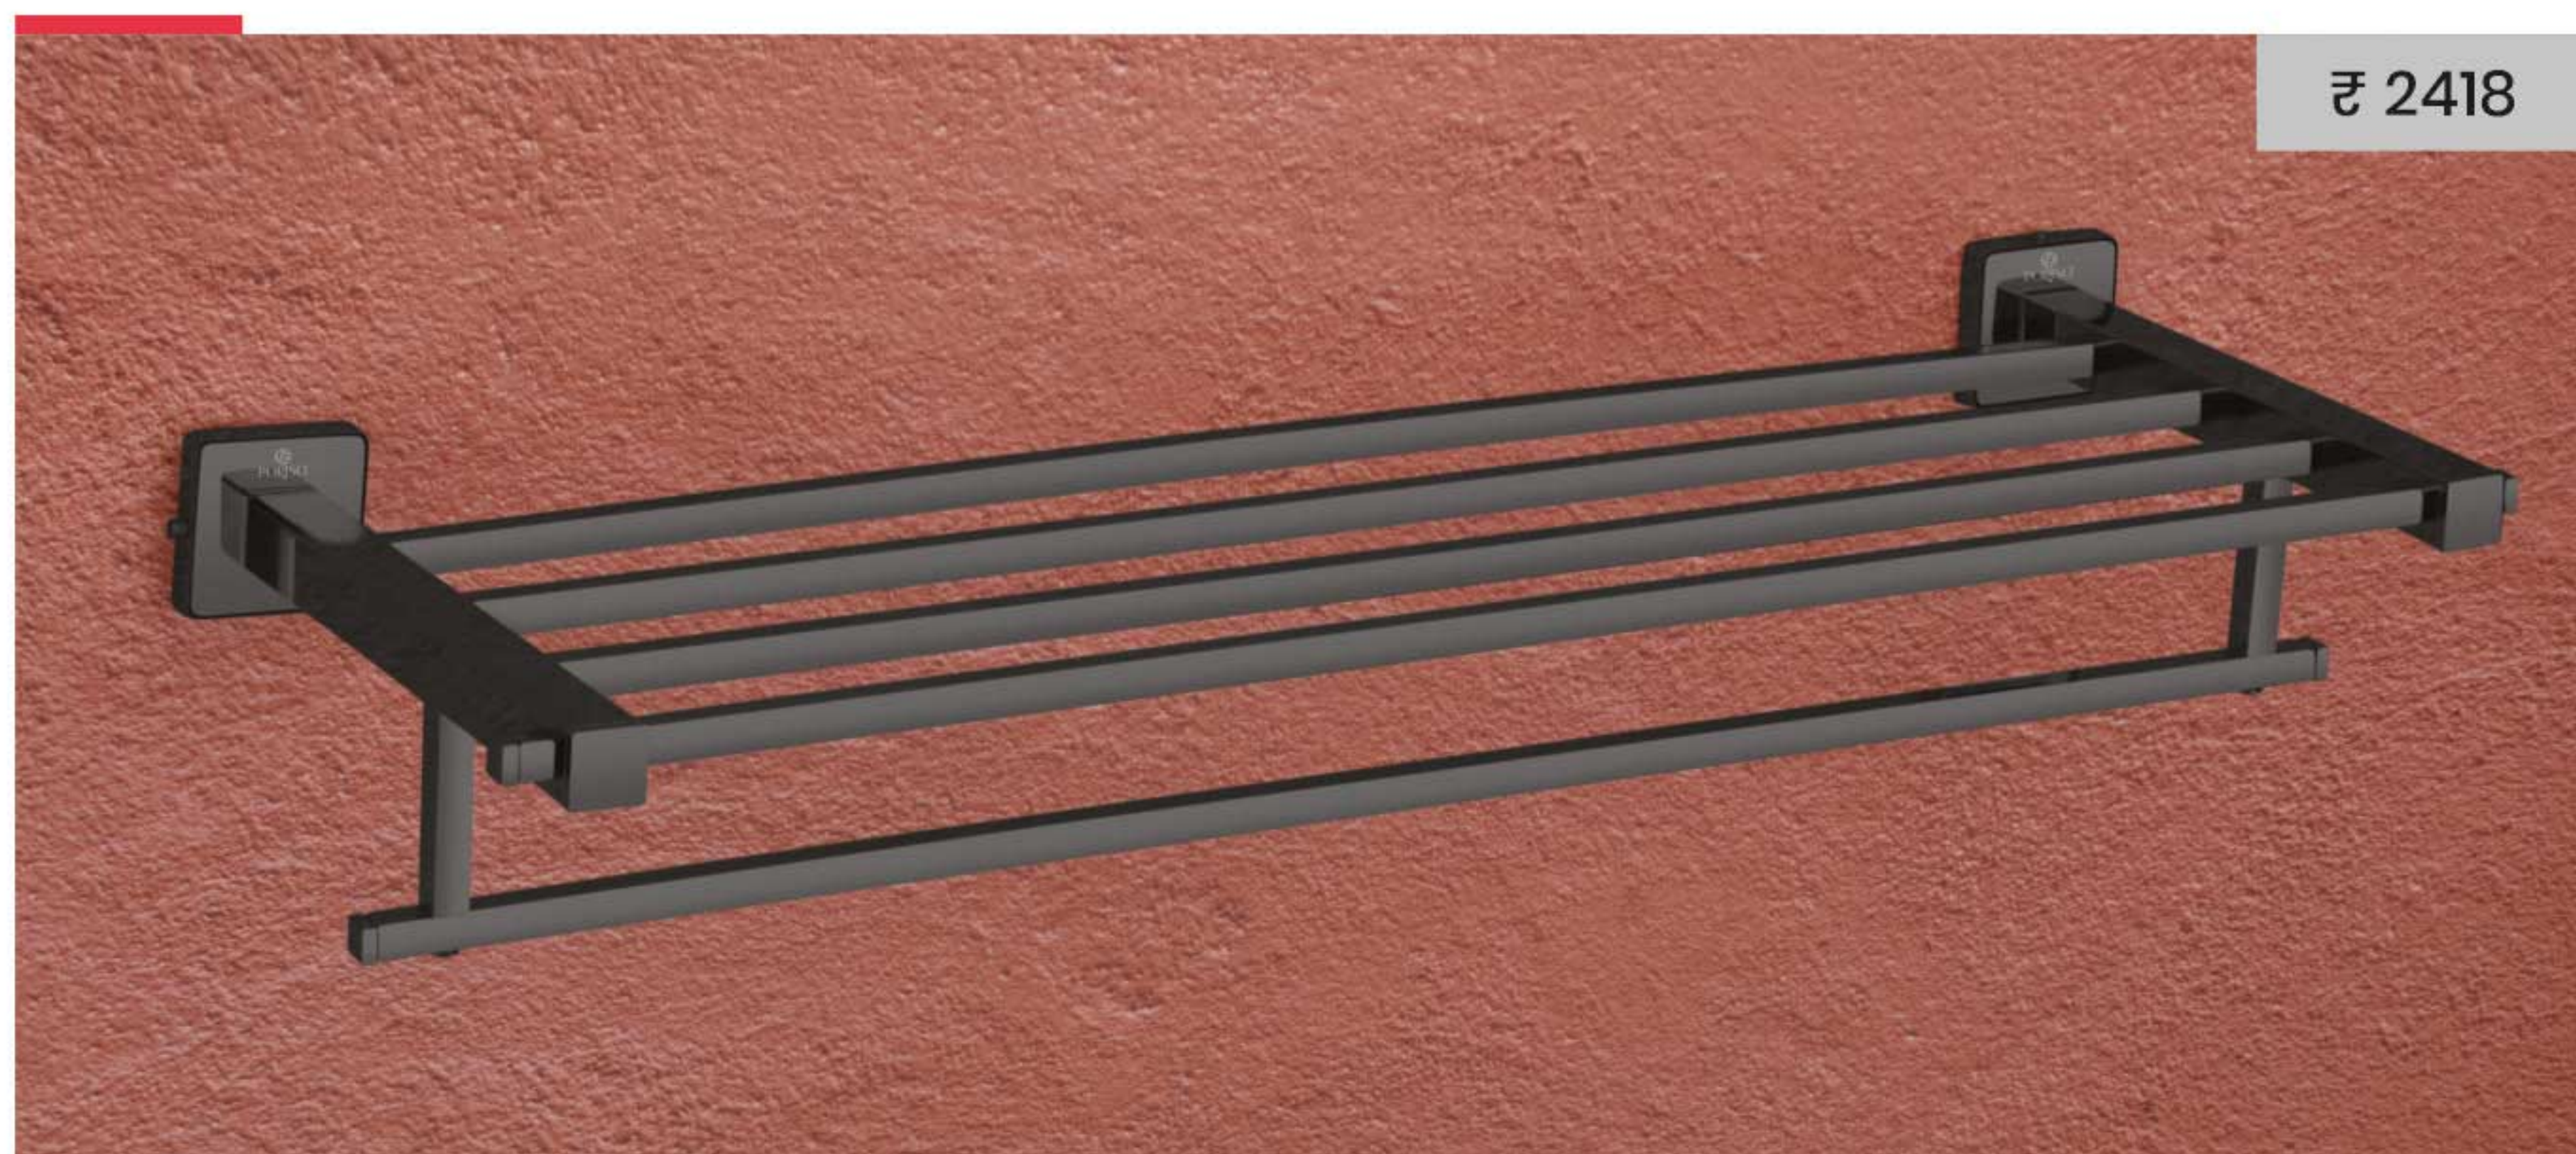

LCB 008 • Robe Hook

LCB 007 • Napkin Ring

LCB 004 • Towel Rod 18"

₹ 788

LCB 003 • Towel Rod 24"

₹ 842

LC 005 • Soap Dish

LC 006A • Tumbler Holder (Glass)