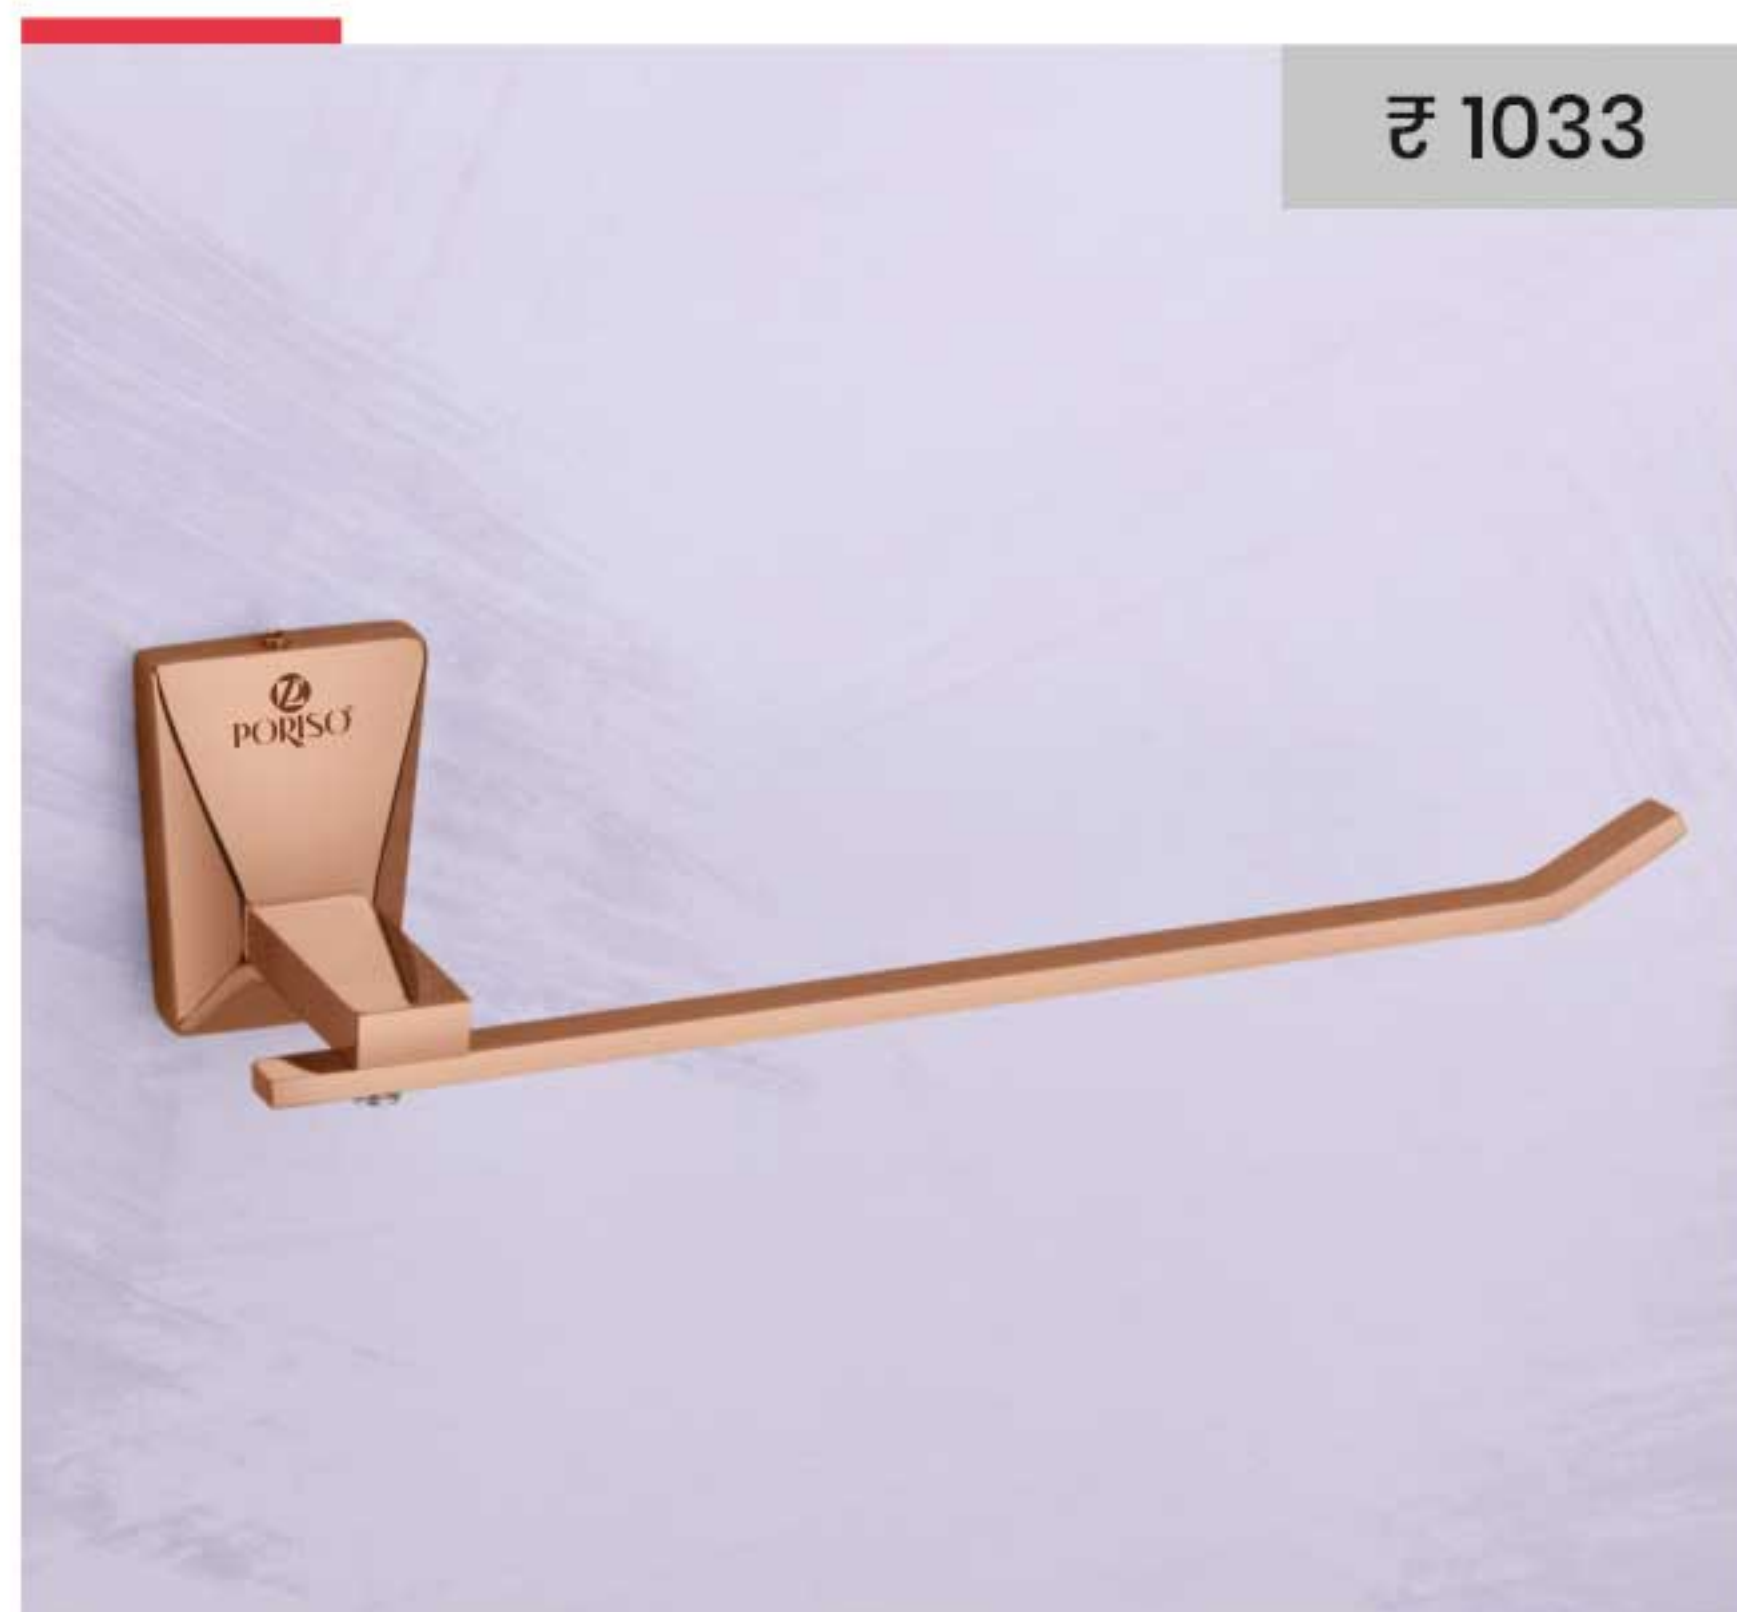

LER 013 • Paper Holder

LER 001 • Towel Rack 24"

LER 008 • Robe Hook

LER 007 • Napkin Ring

LER 003 • Towel Rod 24"

LEG 005 • Soap Dish

LEG 006 • Tumbler Holder

LEG 009 • Liquid Soap Dispenser

w w w . p o r i s o . i n

LEG 010 • Double Soap Dish

LEG 011 • Soap Dish with T. Holder

LEG 017 • Glass Soap Dish ₹ 1416

LEG 018 • Glass Double Soap Dish ₹ 2583

LEG 012 • S. Dish with Liq. S. Dispenser

LEG 014 • T. Holder with Liq. S. Dispenser