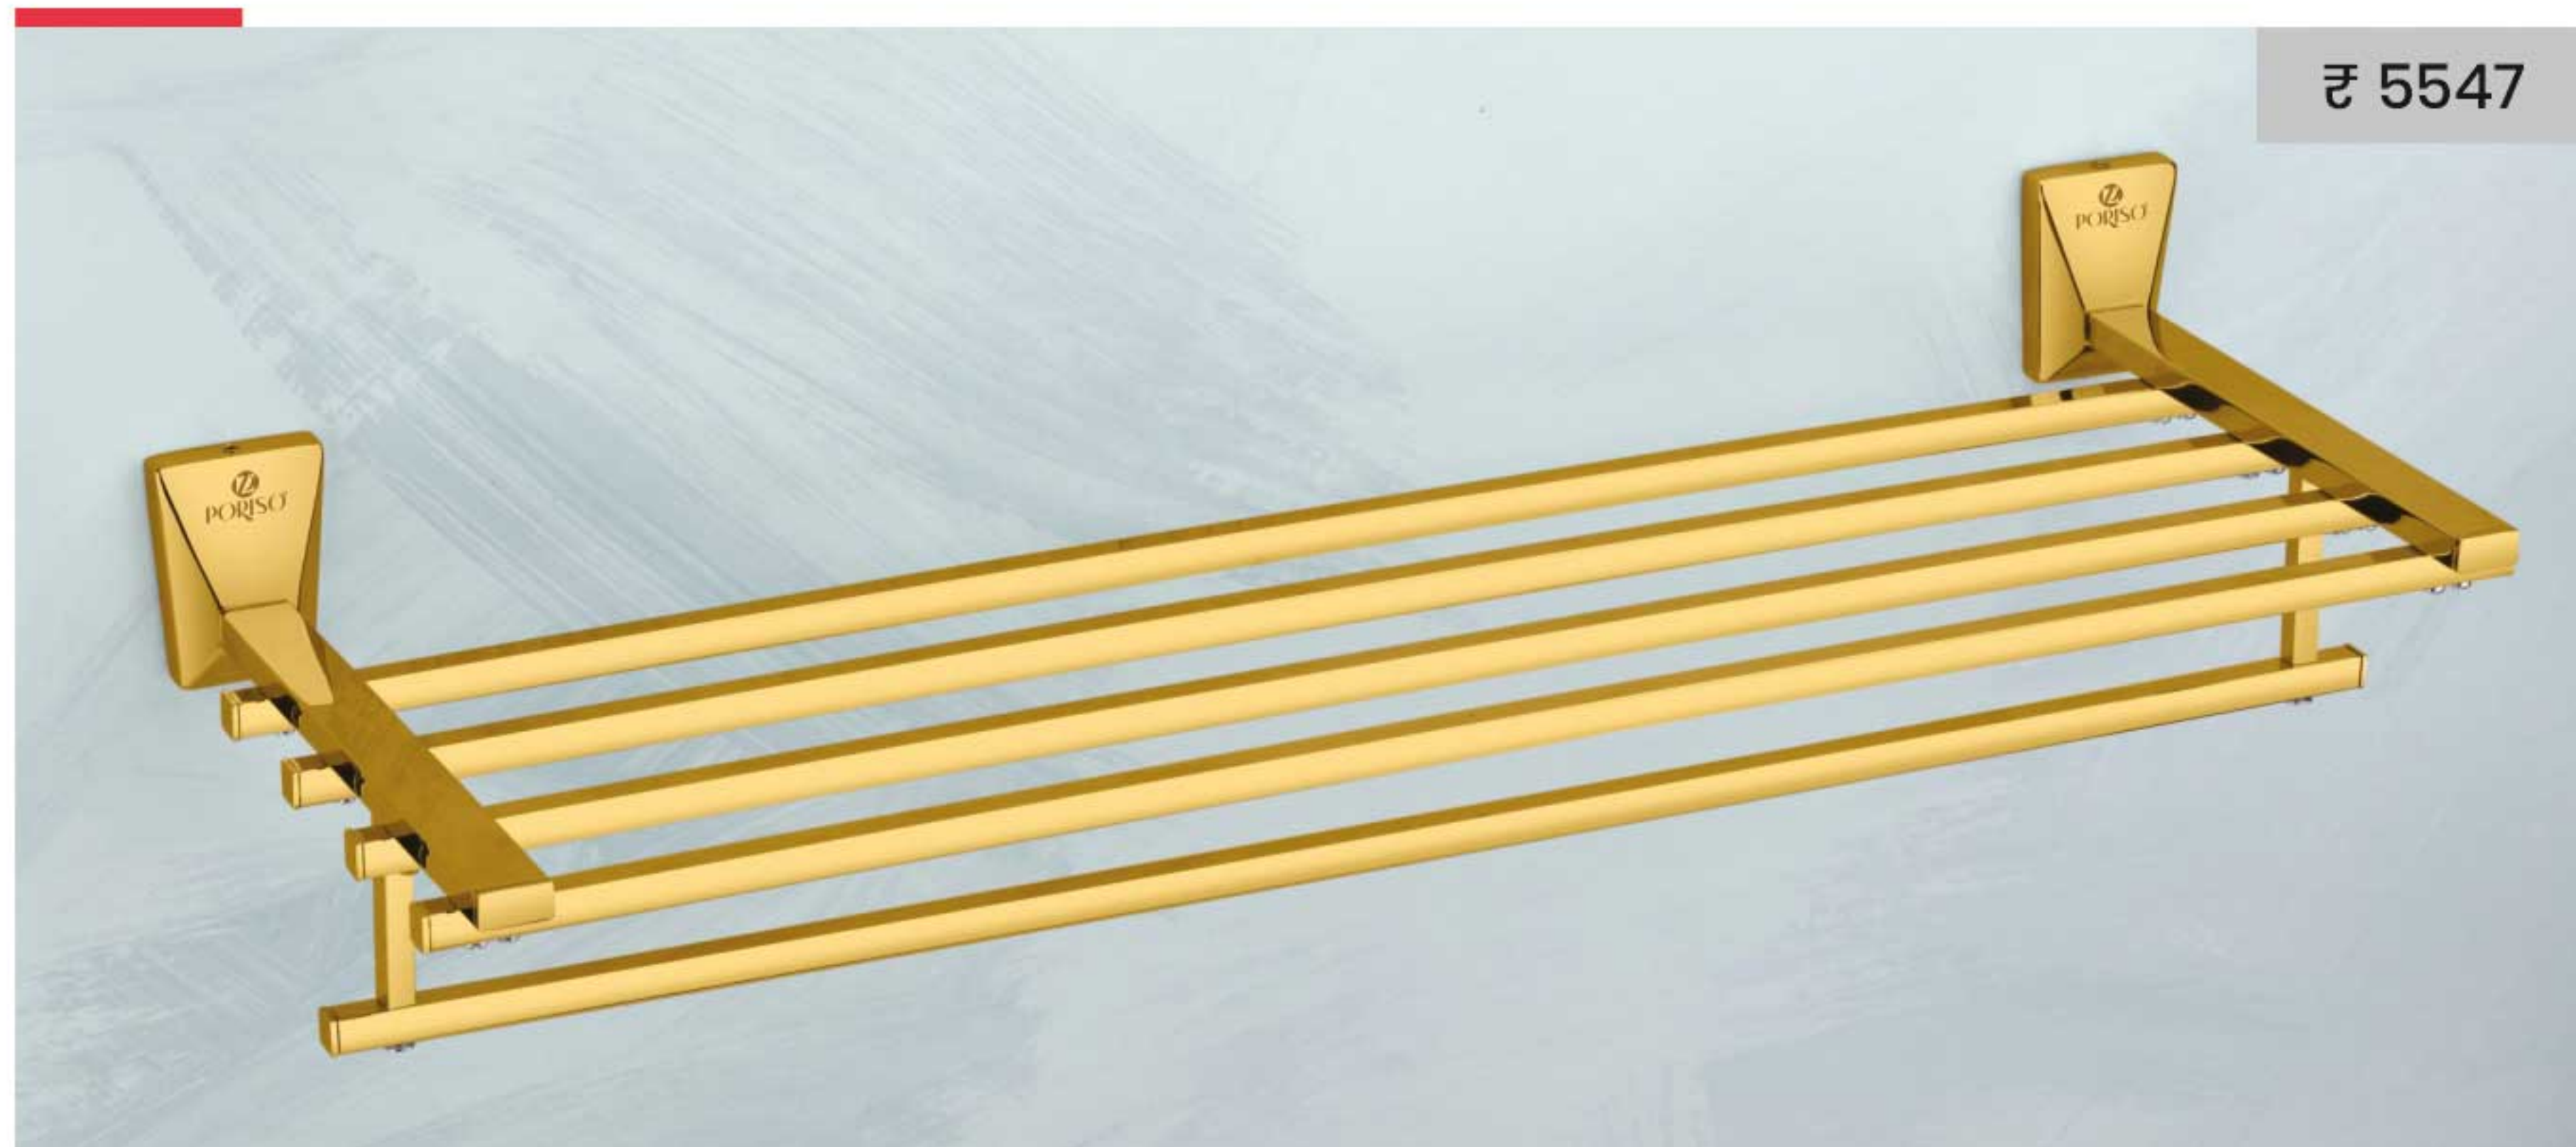

LEG 001 • Towel Rack 24"