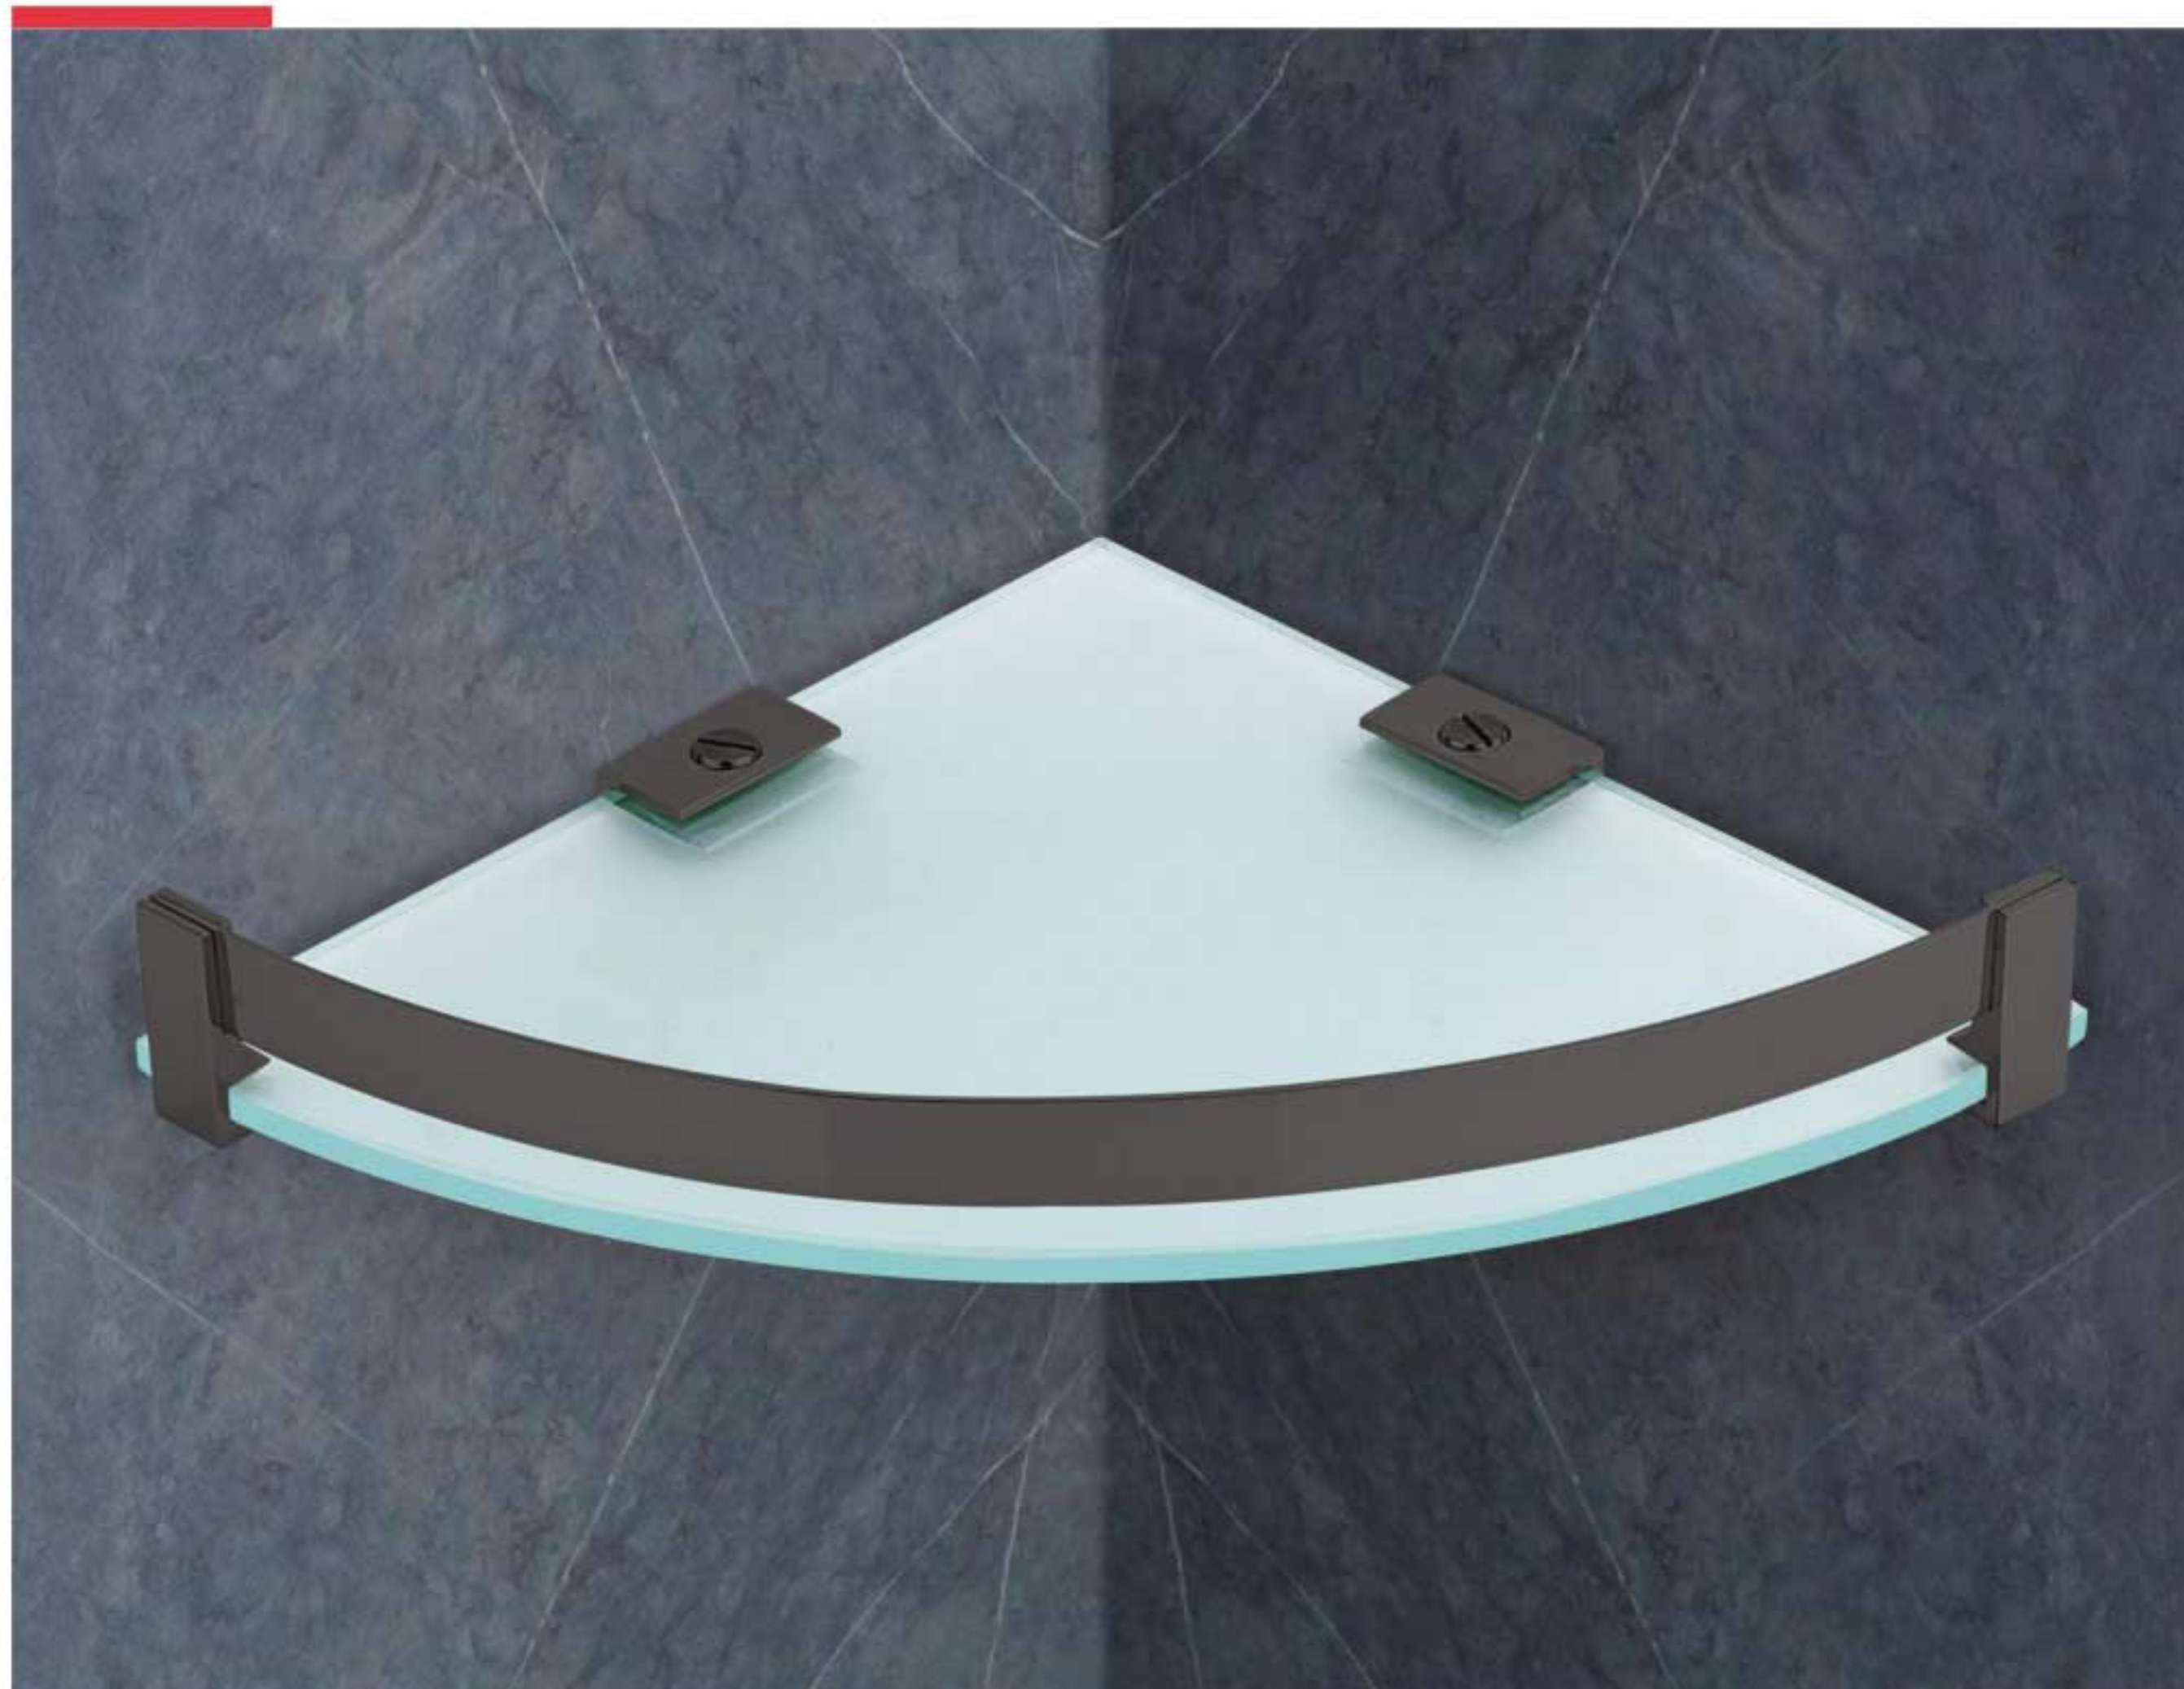

PC 1009

• Glass Corner - PVD (8mm)

10" x 10" ₹ 3375